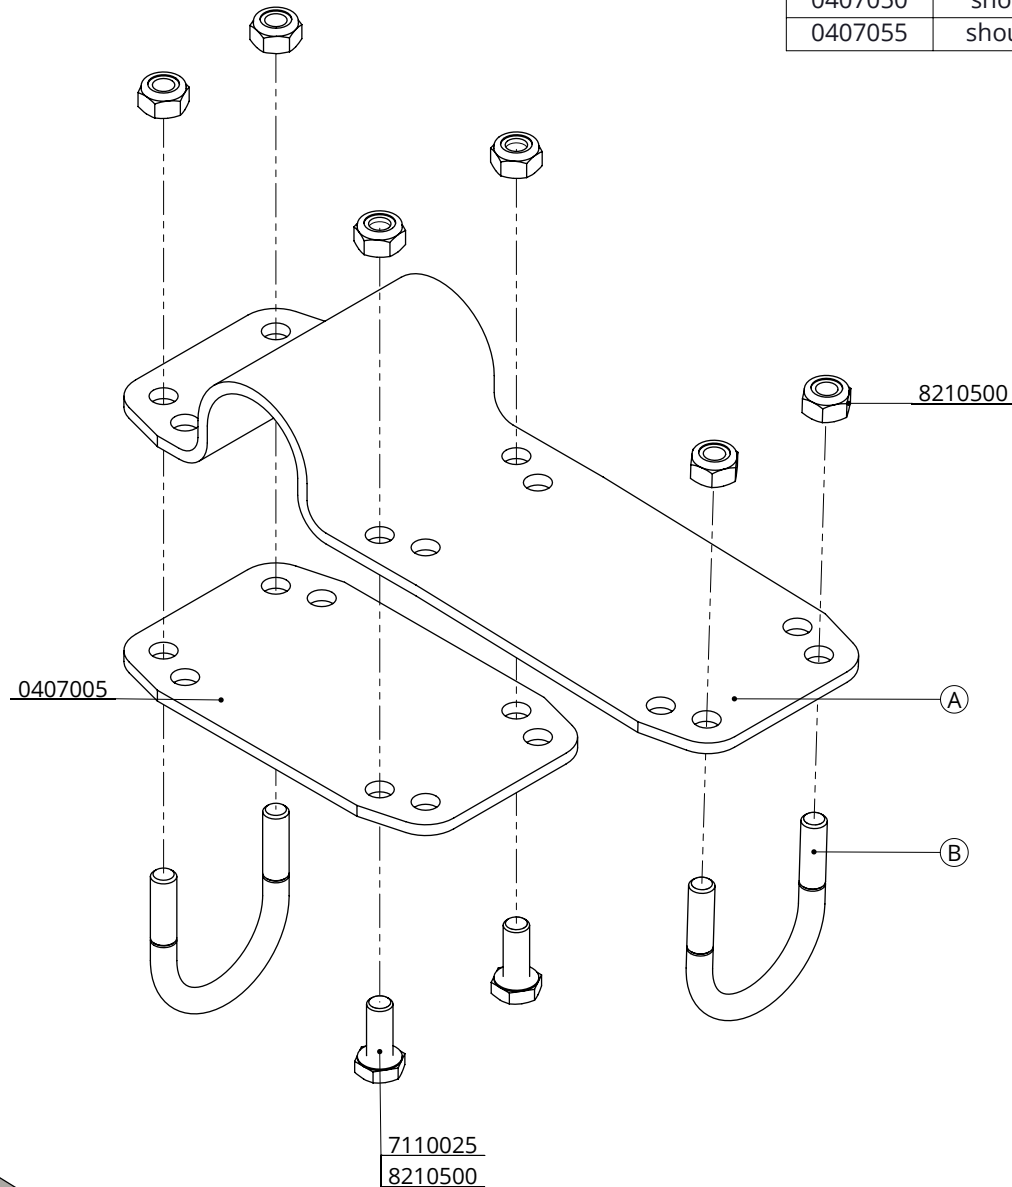

Item-nr.	Description	A	B
0404010	wire clamp 48x48mm	0404011	0404012
0404015	wire clamp 48x60mm	0404016	0404012
0404020	wire clamp 76x48mm	0404021	0404022

Item-nr.	Description	Number
A	threaded strap for wire clamp	1
B	clamp plate for wire clamp	1
8210500	self locking nylon nut M10 galv.	2

Order-nr.	Description	Number
0407002	strap 48mm for retainer belt clamp	1
0456086	threaded strap M10/60x90mm galv.	3
8210500	self locking nylon nut M10 galv.	6

plate clamp 48x60mm for retainer belt

spinder
DAIRY HOUSING CONCEPTS

Order-nr.	Description	Number
A	strap f. strap clamp with clamp pl.	1
0407005	Intermediate plate for neck rail strap	1
B	threaded strap M10	2
7110025	hexagon-head tap bolt M10x25 galv	2
8210500	self locking nylon nut M10 galv.	6