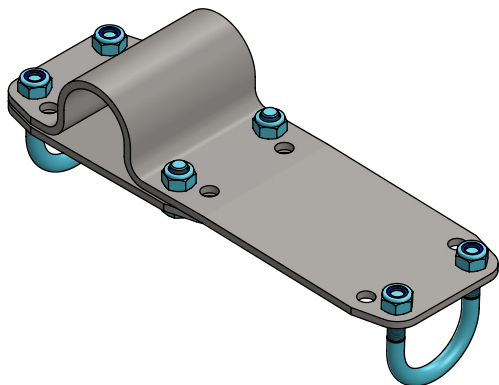

Item-nr.	Description	A	B
0404010	wire clamp 48x48mm	0404011	0404012
0404015	wire clamp 48x60mm	0404016	0404012
0404020	wire clamp 76x48mm	0404021	0404022

Item-nr.	Description	Number
A	threaded strap for wire clamp	1
B	clamp plate for wire clamp	1
8210500	self locking nylon nut M10 galv.	2

Order-nr.	Description	Number
0407002	strap 48mm for retainer belt clamp	1
0456086	threaded strap M10/60x90mm galv.	3
8210500	self locking nylon nut M10 galv.	6

plate clamp 48x60mm for retainer belt

spinder
DAIRY HOUSING CONCEPTS

Order-nr.	Description	Number
A	strap f. strap clamp with clamp pl.	1
0407005	Intermediate plate for neck rail strap	1
B	threaded strap M10	2
7110025	hexagon-head tap bolt M10x25 galv	2
8210500	self locking nylon nut M10 galv.	6