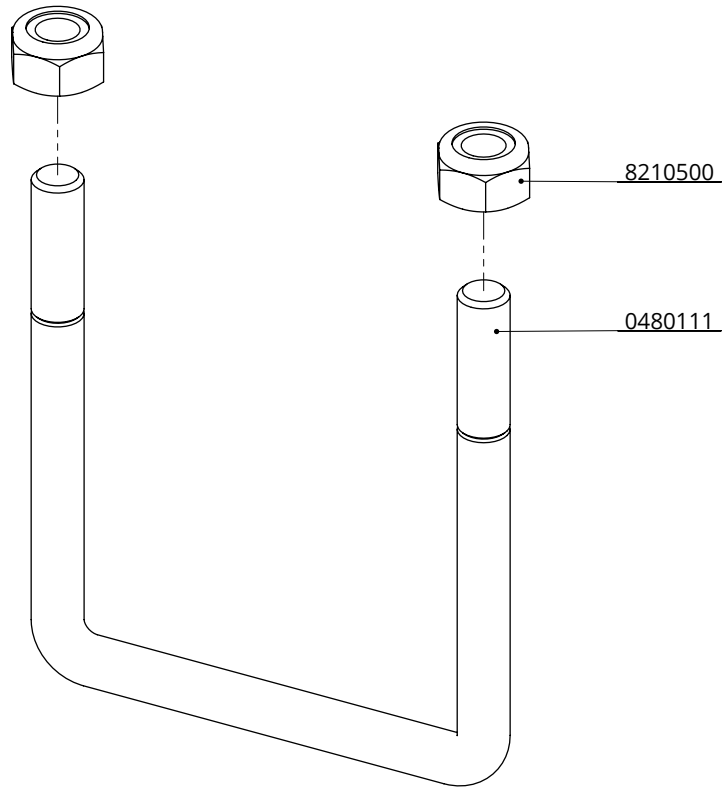

Order-nr.	Description	Number
0457301	threaded strap M10/88.9x120 mm galv.	1
Z991062	hexagon nut m10 therm. galv.	2

threaded strap M10/88.9x120 mm, nut

Number:	0457300-O
Unit:	mm
Date:	9-12-2015

Order-nr.	Description	Number
0457401	threaded strap M10/114,3x140 mm galv.	1
Z991062	hexagon nut m10 therm. galv.	2

threaded strap M10/114x140 mm, nut
incl.

spinder
DAIRY HOUSING CONCEPTS

Number: 0457400-O

Unit: mm

Date: 9-12-2015

Order-nr.	Description	Number
0466091	threaded strap square M10/60x90 galv.	1
8210500	self locking nylon nut M10 galv.	2

threaded strap square M10/60x90,nut incl

spinder
DAIRY HOUSING CONCEPTS

Number:	0466090-O
Unit:	mm
Date:	9-12-2015

Order-nr.	Description	Number
0480111	threaded strap M10/square80 x 110mm	1
8210500	self locking nylon nut M10 galv.	2