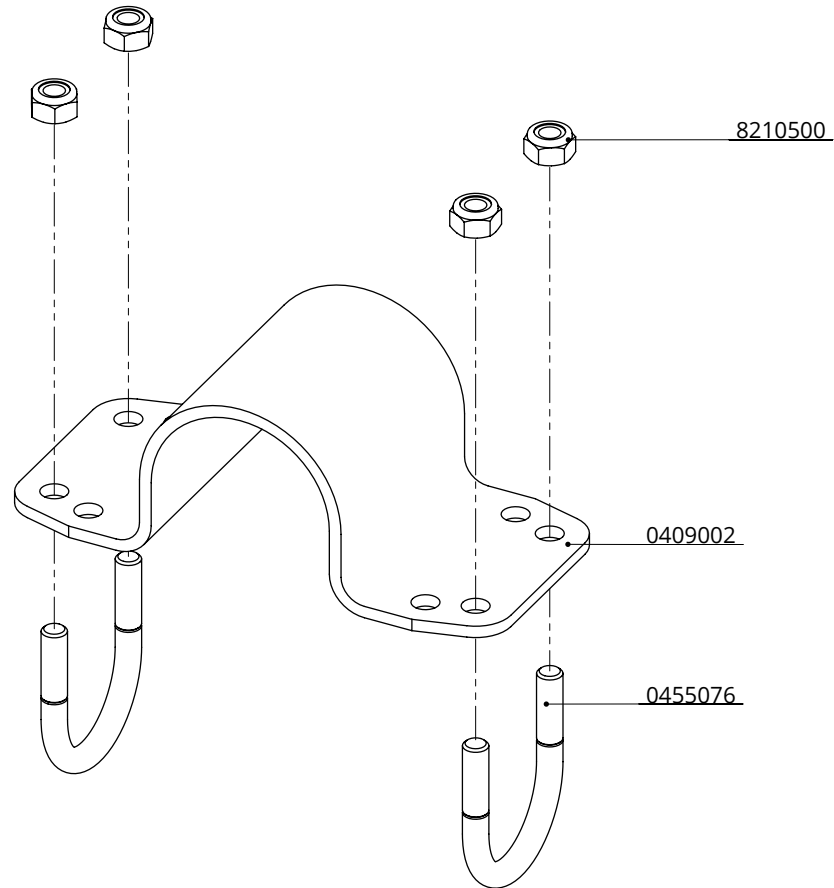

Item-nr.	Description	Number
0409026	strap 60mm for strap clamp	1
0456086	threaded strap M10/60x90mm galv.	2
8210500	self locking nylon nut M10 galv.	4
8310100	washer M10 (10x21x2)	4

strap clamp 60x60mm

spinder

DAIRY HOUSING CONCEPTS

Number: 0409025-O

Unit: mm

Date: 1-11-2019

Order-nr.	Description	Number
0409002	strap 76mm for strap clamp	1
0455076	threaded strap M10/48x75mm galv.	2
8210500	self locking nylon nut M10 galv.	4