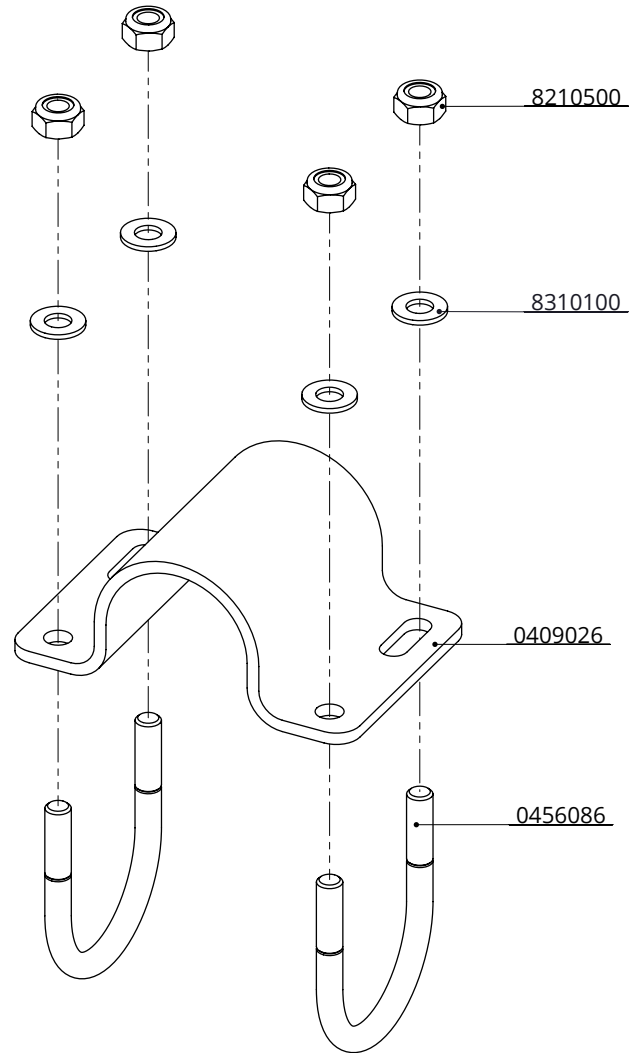

Order-nr.	Description	Number
0407002	strap 48mm for retainer belt clamp	1
0456086	threaded strap M10/60x90mm galv.	3
8210500	self locking nylon nut M10 galv.	6

plate clamp 48x60mm for retainer belt

spinder
DAIRY HOUSING CONCEPTS

Order-nr.	Description	Number
0409001	strap 48mm for strap clamp	1
0456086	threaded strap M10/60x90mm galv.	2
8210500	self locking nylon nut M10 galv.	4

strap clamp 48x60mm

spinder

DAIRY HOUSING CONCEPTS

Number: 0409020-O

Item-nr.	Description	Number
0409026	strap 60mm for strap clamp	1
0456086	threaded strap M10/60x90mm galv.	2
8210500	self locking nylon nut M10 galv.	4
8310100	washer M10 (10x21x2)	4

strap clamp 60x60mm