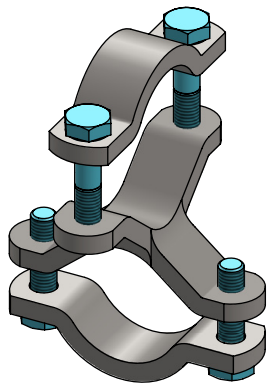

Order-nr.	Description	Number
0407002	strap 48mm for retainer belt clamp	1
0456086	threaded strap M10/60x90mm galv.	3
8210500	self locking nylon nut M10 galv.	6

plate clamp 48x60mm for retainer belt

spinder
DAIRY HOUSING CONCEPTS

Order-nr.	Description	Number
A	strap f. strap clamp with clamp pl.	1
0407005	Intermediate plate for neck rail strap	1
B	threaded strap M10	2
7110025	hexagon-head tap bolt M10x25 galv	2
8210500	self locking nylon nut M10 galv.	6

shoulder rail strap clamp

spinder

DAIRY HOUSING CONCEPTS

Number: 04070xx-O

Unit: mm

Date: 26-3-2018

Item-nr.	Description	A	B
0408010	cross clamp 48mmx48mm	7110040	7110040
0408020	cross clamp 48mmx60mm	7110050	7110040
0408030	cross clamp 60mmx60mm	7110050	7110050

Item-nr.	Description	Number
0408005	cross plate for cross clamp	1
0408006	sd-strap 48mm	2
A	hexagon-head bolt M10	2
B	hexagon-head bolt M10	2

cross clamp

spinder

DAIRY HOUSING CONCEPTS

Number: 04080xx-O

Unit: mm