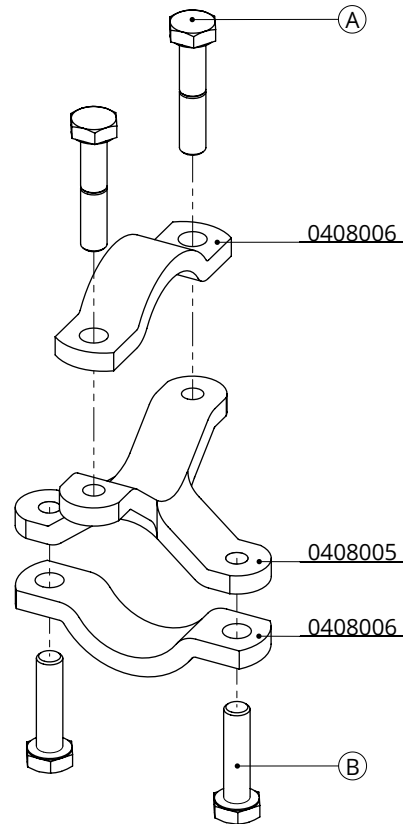

Order-nr.	Description	Number
0407002	strap 48mm for retainer belt clamp	1
0456086	threaded strap M10/60x90mm galv.	3
8210500	self locking nylon nut M10 galv.	6

plate clamp 48x60mm for retainer belt

spinder
DAIRY HOUSING CONCEPTS

Order-nr.	Description	Number
A	strap f. strap clamp with clamp pl.	1
0407005	Intermediate plate for neck rail strap	1
B	threaded strap M10	2
7110025	hexagon-head tap bolt M10x25 galv	2
8210500	self locking nylon nut M10 galv.	6

shoulder rail strap clamp

spinder

DAIRY HOUSING CONCEPTS

Number: 04070xx-O

Unit: mm

Date: 26-3-2018

Item-nr.	Description	A	B
0408010	cross clamp 48mmx48mm	7110040	7110040
0408020	cross clamp 48mmx60mm	7110050	7110040
0408030	cross clamp 60mmx60mm	7110050	7110050

Item-nr.	Description	Number
0408005	cross plate for cross clamp	1
0408006	sd-strap 48mm	2
A	hexagon-head bolt M10	2
B	hexagon-head bolt M10	2

cross clamp

spinder

DAIRY HOUSING CONCEPTS

Number: 04080xx-O

Unit: mm