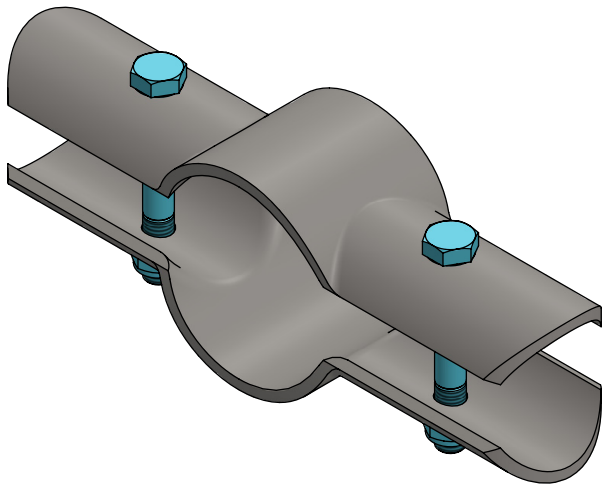

0413047

0413037

Item-nr.	Description	Number
0413038	plate for four way-clamp 60x60x60mm F.P.	2
7112090	hexagon-head bolt m12x90 galv.	2
8212500	self locking nylon nut M12 galv.	2
7110050	hexagon-head bolt M10x50 galv.	8
8210500	self locking nylon nut M10 galv.	8

Order-nr.	Description	Number
0413056	plate for four-way clamp 60x89x60mm	2
7112090	hexagon-head bolt m12x90 galv.	2
8212500	self locking nylon nut M12 galv.	2

four-way clamp 60x89x60mm

spinder
DAIRY HOUSING CONCEPTS