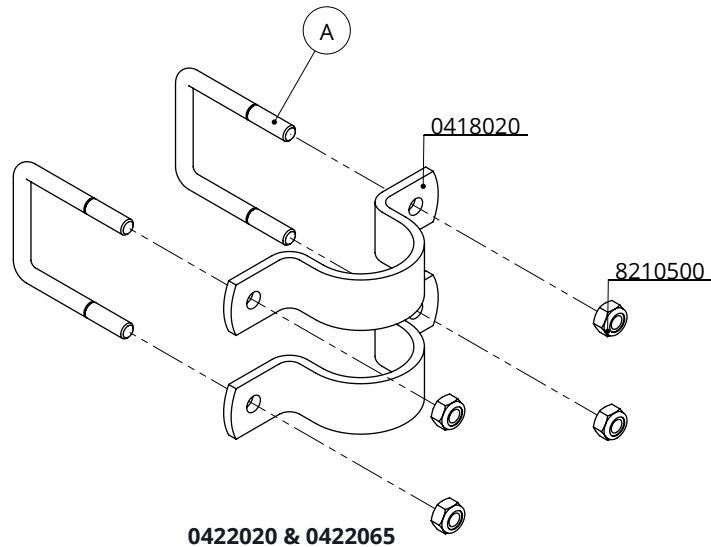

Item-nr.	Description	A	B
0416010	three-part parallel clamp 48x48mm	7110040	7110040
0416020	three-part parallel clamp 48x60mm	7110050	7110040
0416030	three-part parallel clamp 60x60mm	7110050	7110050

Item-nr.	Description	Number
0408006	sd-strap 48mm	2
0416015	intermediate part, three-part par.clamp	1
A	hexagon-head bolt M10	2
B	hexagon-head bolt M10	2

three-part parallel clamp

spinder

DAIRY HOUSING CONCEPTS

Number:	04160x0-O
Unit:	mm
Date:	17-4-2018

Item-nr.	Description	A
0421015	tube clamp coupling 48mm	0421016
0421020	tube clamp coupling 60mm	0421021

Item-nr.	Description	Number
A	clamp for tube clamp coupling	1
7110030	hexagon-head tap bolt M10x30 galv.	3
8210500	self locking nylon nut M10 galv.	3

tube clamp coupling

spinder
DAIRY HOUSING CONCEPTS

Number:	04210xx-O
Unit:	mm
Date:	18-4-2018