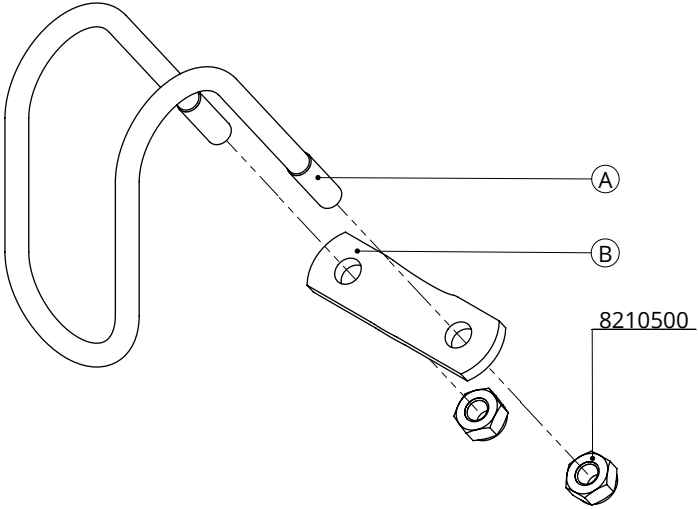

Item-nr.	Description	A	B
0404010	wire clamp 48x48mm	0404011	0404012
0404015	wire clamp 48x60mm	0404016	0404012
0404020	wire clamp 76x48mm	0404021	0404022

Item-nr.	Description	Number
A	threaded strap for wire clamp	1
B	clamp plate for wire clamp	1
8210500	self locking nylon nut M10 galv.	2

wire clamp

spinder

DAIRY HOUSING CONCEPTS

Number:	04040xx-O
Unit:	mm
Date:	26-3-2018