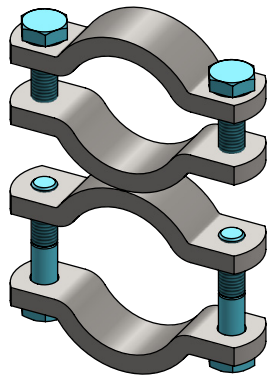

Item-nr.	Description	Number
0408005	cross plate for cross clamp	1
0408006	sd-strap 48mm	2
A	hexagon-head bolt M10	2
B	hexagon-head bolt M10	2

cross clamp

spinder

DAIRY HOUSING CONCEPTS

Number: 04080xx-O

Unit: mm

0413047

0413037

Item-nr.	Description	Number
0413038	plate for four way-clamp 60x60x60mm F.P.	2
7112090	hexagon-head bolt m12x90 galv.	2
8212500	self locking nylon nut M12 galv.	2
7110050	hexagon-head bolt M10x50 galv.	8
8210500	self locking nylon nut M10 galv.	8

Order-nr.	Description	Number
0413056	plate for four-way clamp 60x89x60mm	2
7112090	hexagon-head bolt m12x90 galv.	2
8212500	self locking nylon nut M12 galv.	2

four-way clamp 60x89x60mm

spinder
DAIRY HOUSING CONCEPTS

Item-nr.	Description	A	B
0416010	three-part parallel clamp 48x48mm	7110040	7110040
0416020	three-part parallel clamp 48x60mm	7110050	7110040
0416030	three-part parallel clamp 60x60mm	7110050	7110050

Item-nr.	Description	Number
0408006	sd-strap 48mm	2
0416015	intermediate part, three-part par.clamp	1
A	hexagon-head bolt M10	2
B	hexagon-head bolt M10	2