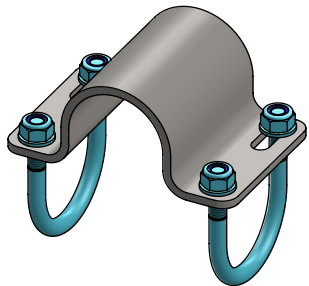

Order-nr.	Description	Number
0407002	strap 48mm for retainer belt clamp	1
0456086	threaded strap M10/60x90mm galv.	3
8210500	self locking nylon nut M10 galv.	6

plate clamp 48x60mm for retainer belt

spinder
DAIRY HOUSING CONCEPTS

Order-nr.	Description	Number
0409001	strap 48mm for strap clamp	1
0456086	threaded strap M10/60x90mm galv.	2
8210500	self locking nylon nut M10 galv.	4

strap clamp 48x60mm

spinder

DAIRY HOUSING CONCEPTS

Number: 0409020-O

Item-nr.	Description	Number
0409026	strap 60mm for strap clamp	1
0456086	threaded strap M10/60x90mm galv.	2
8210500	self locking nylon nut M10 galv.	4
8310100	washer M10 (10x21x2)	4

strap clamp 60x60mm