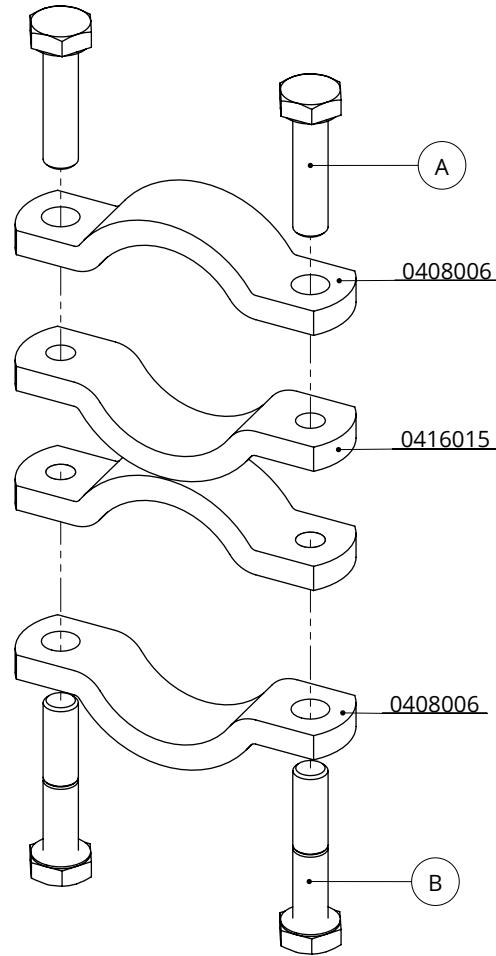

Item-nr.	Description	Number
0413048	plate for Four-way clamp 60x76x60mm,	2
7112090	hexagon-head bolt m12x90 galv.	2
8212500	self locking nylon nut M12 galv.	3
7110050	hexagon-head bolt M10x50 galv.	8
8210500	self locking nylon nut M10 galv.	8
7112110	hexagon-head bolt M12x110 galv.	1

0413047

0413037

Item-nr.	Description	Number
0413038	plate for four way-clamp 60x60x60mm F.P.	2
7112090	hexagon-head bolt m12x90 galv.	2
8212500	self locking nylon nut M12 galv.	2
7110050	hexagon-head bolt M10x50 galv.	8
8210500	self locking nylon nut M10 galv.	8

Order-nr.	Description	Number
0413056	plate for four-way clamp 60x89x60mm	2
7112090	hexagon-head bolt m12x90 galv.	2
8212500	self locking nylon nut M12 galv.	2

four-way clamp 60x89x60mm

spinder
DAIRY HOUSING CONCEPTS

Item-nr.	Description	A	B
0416010	three-part parallel clamp 48x48mm	7110040	7110040
0416020	three-part parallel clamp 48x60mm	7110050	7110040
0416030	three-part parallel clamp 60x60mm	7110050	7110050

Item-nr.	Description	Number
0408006	sd-strap 48mm	2
0416015	intermediate part, three-part par.clamp	1
A	hexagon-head bolt M10	2
B	hexagon-head bolt M10	2