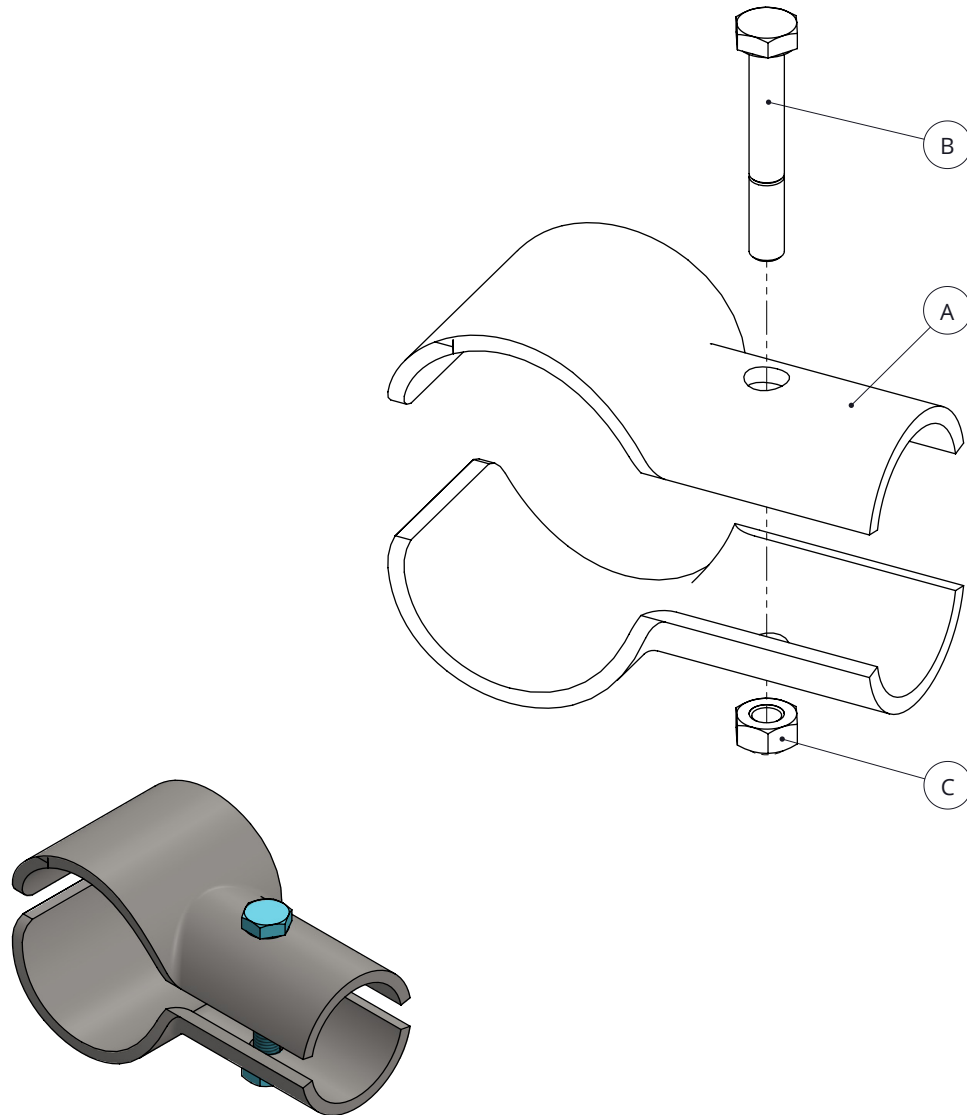

0412010

Position	Item-nr.	Description	Number
A	0412011	plate for T-clamp 34x48mm	2
B	7308055	coach bolt M8x59 galv.	1
C	8208500	self locking nylon nut M8 galv.	1

0412020

Position	Item-nr.	Description	Number
A	0412021	plate for T-clamp 48x48mm	2
B	7310070	coach bolt m10x70 galv.	1
C	8210400	self locking capped nut M10 galv.	1

0412130

Position	Item-nr.	Description	Number
A	0412131	plate for T-clamp 48x60mm	2
B	7110070	hexagon-head bolt M10x70 galv.	1
C	8210100	hexagon nut M10 galv.	1

0412040

Position	Item-nr.	Description	Number
A	0412041	plate for T-clamp 48x76mm	2
B	7110070	hexagon-head bolt M10x70 galv.	1
C	8210100	hexagon nut M10 galv.	1

T-clamp

spinder
DAIRY HOUSING CONCEPTS

Number: 0412xx0-0

Unit: mm

Date: 13-3-2018

Tekening blijft ons eigendom en mag niet gekopieerd, aan derden getoond of op andere wijze worden gebruikt.
Aan de gegevens op deze tekening kunnen geen rechten worden ontleend.