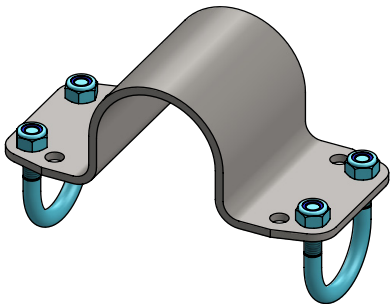

Order-nr.	Description	Number
0407002	strap 48mm for retainer belt clamp	1
0456086	threaded strap M10/60x90mm galv.	3
8210500	self locking nylon nut M10 galv.	6

plate clamp 48x60mm for retainer belt

spinder
DAIRY HOUSING CONCEPTS

Item-nr.	Description	Number
0409026	strap 60mm for strap clamp	1
0456086	threaded strap M10/60x90mm galv.	2
8210500	self locking nylon nut M10 galv.	4
8310100	washer M10 (10x21x2)	4

strap clamp 60x60mm

spinder

DAIRY HOUSING CONCEPTS

Number: 0409025-O

Unit: mm

Date: 1-11-2019

Order-nr.	Description	Number
0409002	strap 76mm for strap clamp	1
0455076	threaded strap M10/48x75mm galv.	2
8210500	self locking nylon nut M10 galv.	4