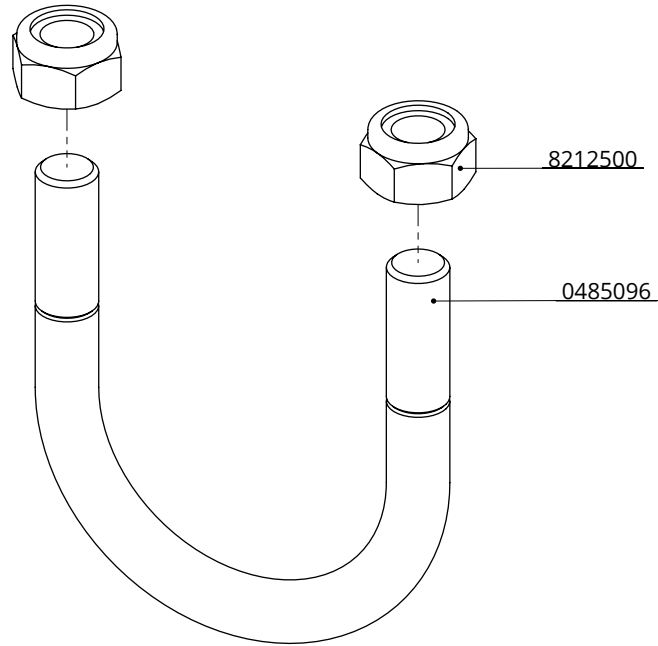

Order-nr.	Description	Number
0457301	threaded strap M10/88.9x120 mm galv.	1
Z991062	hexagon nut m10 therm. galv.	2

threaded strap M10/88.9x120 mm, nut

Number:	0457300-O
Unit:	mm
Date:	9-12-2015

Order-nr.	Description	Number
0457401	threaded strap M10/114,3x140 mm galv.	1
Z991062	hexagon nut m10 therm. galv.	2

threaded strap M10/114x140 mm, nut
incl.

spinder
DAIRY HOUSING CONCEPTS

Number: 0457400-O

Unit: mm

Date: 9-12-2015

Order-nr.	Description	Number
0466091	threaded strap square M10/60x90 galv.	1
8210500	self locking nylon nut M10 galv.	2

threaded strap square M10/60x90,nut incl

spinder
DAIRY HOUSING CONCEPTS

Number:	0466090-O
Unit:	mm
Date:	9-12-2015

Order-nr.	Description	Number
0480111	threaded strap M10/square80 x 110mm	1
8210500	self locking nylon nut M10 galv.	2

threaded strap square M10/80x110,nut
inc

spinder
DAIRY HOUSING CONCEPTS

Number:	0480110-0
Unit:	mm
Date:	9-12-2015

Order-nr.	Description	Number
0485096	threaded strap M12/60mmx90	1
8212500	self locking nylon nut M12 galv.	2