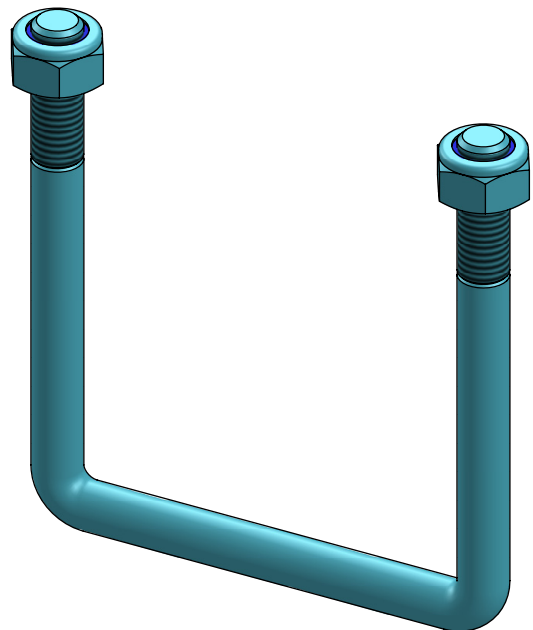

Order-nr.	Description	Number
0457301	threaded strap M10/88.9x120 mm galv.	1
Z991062	hexagon nut m10 therm. galv.	2

threaded strap M10/88.9x120 mm, nut

Number:	0457300-O
Unit:	mm
Date:	9-12-2015

Order-nr.	Description	Number
0457401	threaded strap M10/114,3x140 mm galv.	1
Z991062	hexagon nut m10 therm. galv.	2

threaded strap M10/114x140 mm, nut
incl.

spinder
DAIRY HOUSING CONCEPTS

Number: 0457400-O

Unit: mm

Date: 9-12-2015

Order-nr.	Description	Number
0466091	threaded strap square M10/60x90 galv.	1
8210500	self locking nylon nut M10 galv.	2

threaded strap square M10/60x90,nut incl

spinder
DAIRY HOUSING CONCEPTS

Number:	0466090-O
Unit:	mm
Date:	9-12-2015

Order-nr.	Description	Number
0480111	threaded strap M10/square80 x 110mm	1
8210500	self locking nylon nut M10 galv.	2