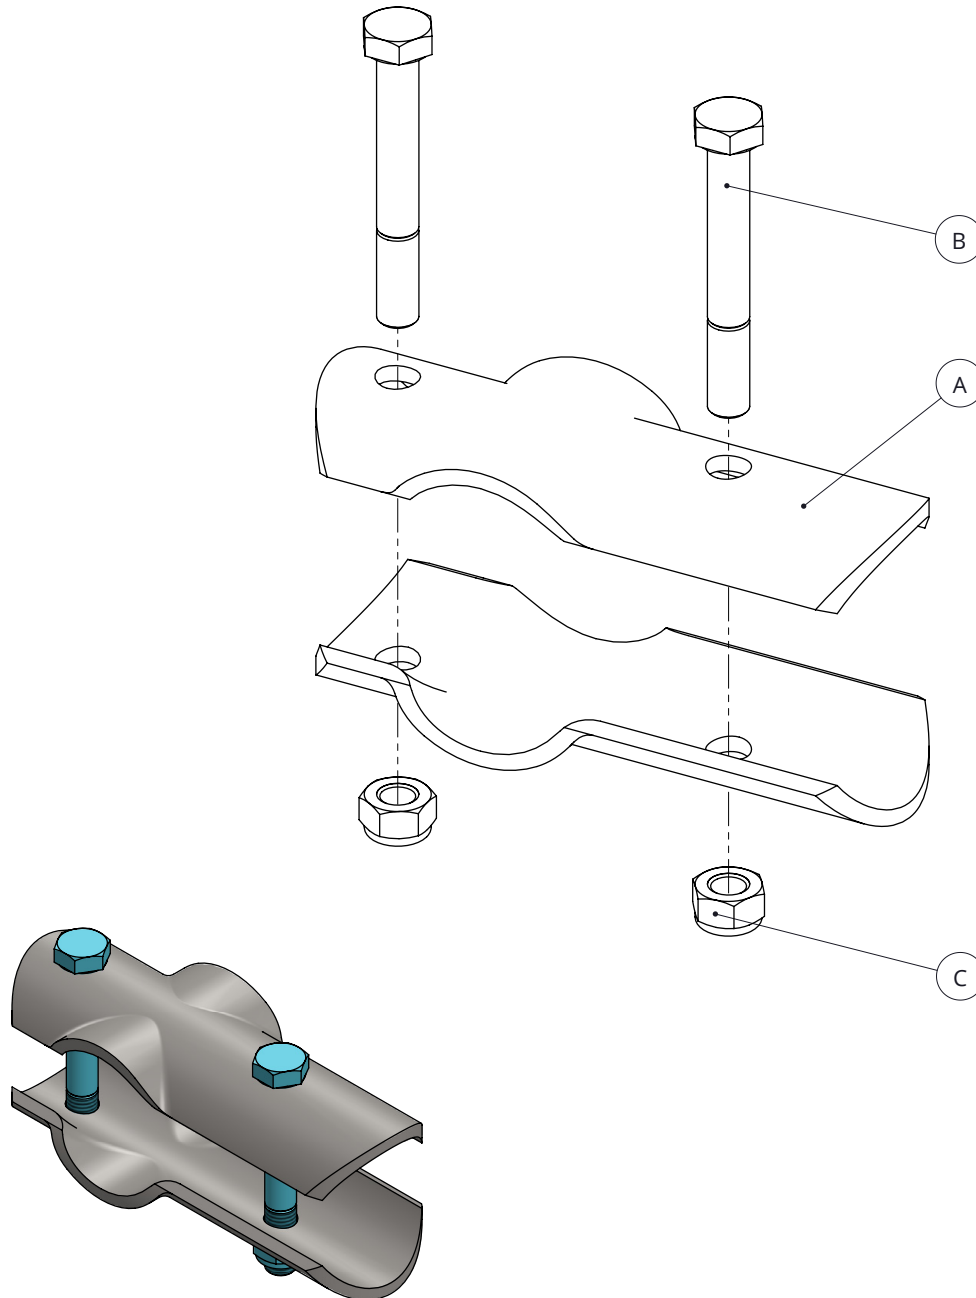

0412035

Position	Item-nr.	Description	Number
A	0412036	plate for four-way clamp 48x76x48mm	2
B	7310075	coach bolt M10x75 galv.	2
C	8210500	self locking nylon nut M10 galv.	2

0413035

Position	Item-nr.	Description	Number
A	0413036	plate for four-way clamp 60x60x60mm	2
B	7112090	hexagon-head bolt M12x90 galv.	2
C	8212500	self locking nylon nut M12 galv.	2

0413045

Position	Item-nr.	Description	Number
A	0413046	plate for four way-clamp 60x76x60mm F.P.	2
B	7112090	hexagon-head bolt M12x90 galv.	2
C	8212500	self locking nylon nut M12 galv.	2

four-way clamp

spinder

DAIRY HOUSING CONCEPTS

Number: 041x0xx-O

Unit: mm

Date: 14-9-2020

**0413015**

Position	Item-nr.	Description	Number
A	0413016	plate for T-clamp 48x48mm, heavy version	2
B	7310070	coach bolt m10x70 galv.	2
C	8210400	self locking capped nut M10 galv.	2

0413020

Position	Item-nr.	Description	Number
A	0413021	plate for T-clamp 48x60mm, heavy version	2
B	7112080	hexagon-head bolt M12x80 galv.	2
C	8212500	self locking nylon nut M12 galv.	2

0413030

Position	Item-nr.	Description	Number
A	0413031	plate for T-clamp 60x60mm, heavy version	2
B	7112090	hexagon-head bolt m12x90 galv.	2
C	8212500	self locking nylon nut M12 galv.	2