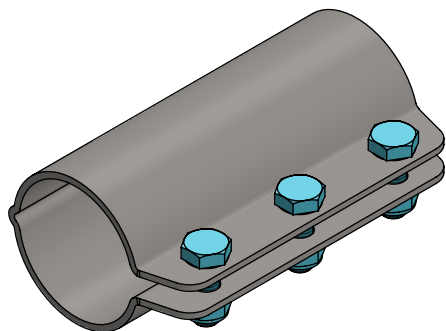

Item-nr.	Description	A	B
0416010	three-part parallel clamp 48x48mm	7110040	7110040
0416020	three-part parallel clamp 48x60mm	7110050	7110040
0416030	three-part parallel clamp 60x60mm	7110050	7110050

Item-nr.	Description	Number
0408006	sd-strap 48mm	2
0416015	intermediate part, three-part par.clamp	1
A	hexagon-head bolt M10	2
B	hexagon-head bolt M10	2

three-part parallel clamp

spinder

DAIRY HOUSING CONCEPTS

Number:	04160x0-O
Unit:	mm
Date:	17-4-2018

Item-nr.	Description	A
0421015	tube clamp coupling 48mm	0421016
0421020	tube clamp coupling 60mm	0421021