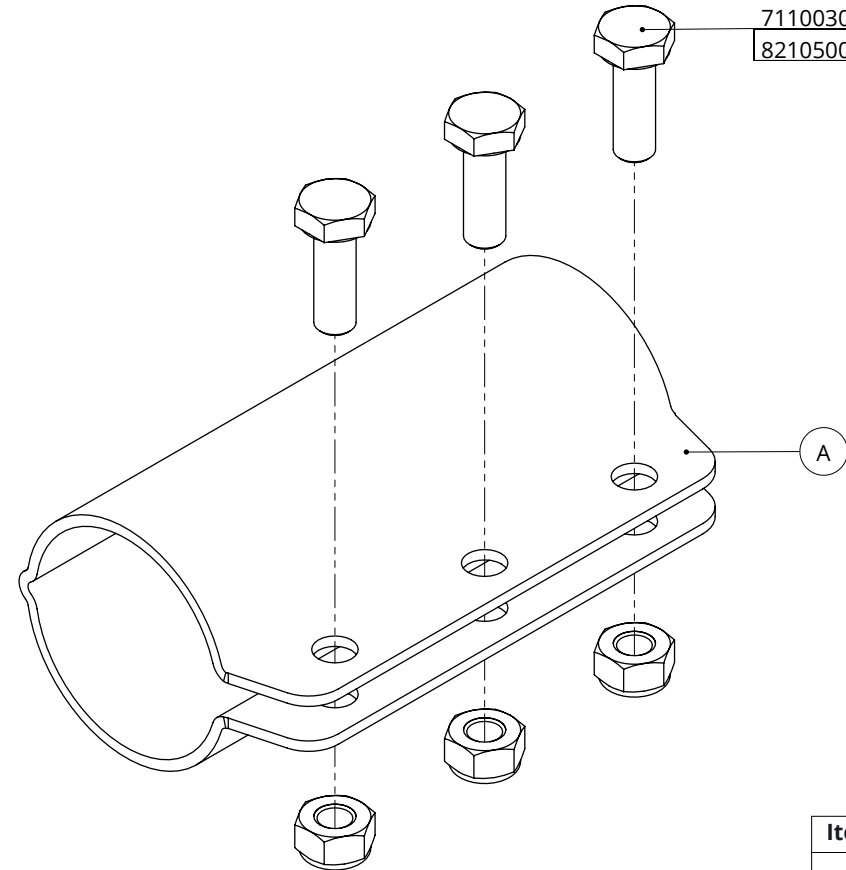

Item-nr.	Description	A	B
0416010	three-part parallel clamp 48x48mm	7110040	7110040
0416020	three-part parallel clamp 48x60mm	7110050	7110040
0416030	three-part parallel clamp 60x60mm	7110050	7110050

Item-nr.	Description	Number
0408006	sd-strap 48mm	2
0416015	intermediate part, three-part par.clamp	1
A	hexagon-head bolt M10	2
B	hexagon-head bolt M10	2

three-part parallel clamp

spinder

DAIRY HOUSING CONCEPTS

Number:	04160x0-O
Unit:	mm
Date:	17-4-2018

Item-nr.	Description	A
0421015	tube clamp coupling 48mm	0421016
0421020	tube clamp coupling 60mm	0421021