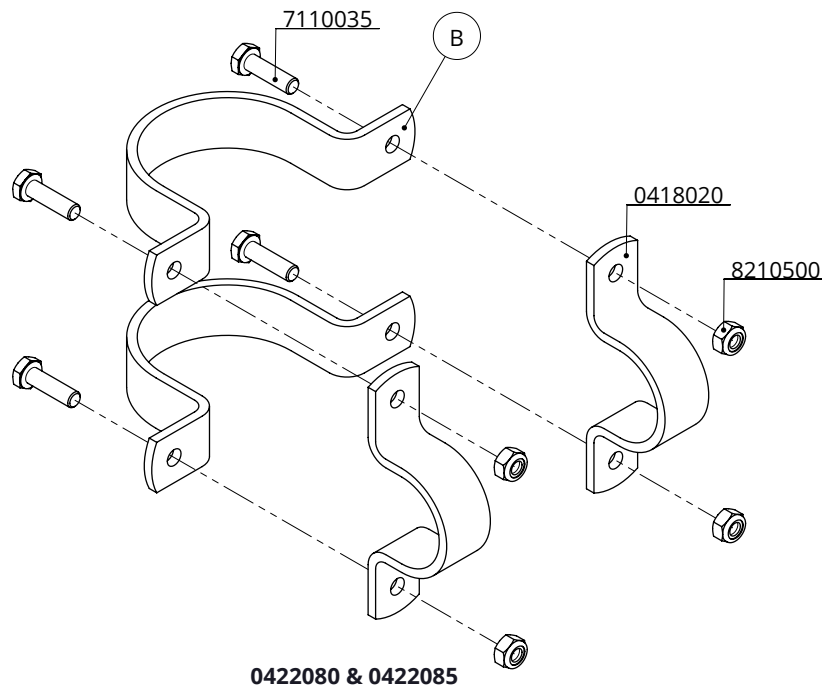

Item-nr.	Description	A	B
0416010	three-part parallel clamp 48x48mm	7110040	7110040
0416020	three-part parallel clamp 48x60mm	7110050	7110040
0416030	three-part parallel clamp 60x60mm	7110050	7110050

Item-nr.	Description	Number
0408006	sd-strap 48mm	2
0416015	intermediate part, three-part par.clamp	1
A	hexagon-head bolt M10	2
B	hexagon-head bolt M10	2

three-part parallel clamp

spinder

DAIRY HOUSING CONCEPTS

Number:	04160x0-O
Unit:	mm
Date:	17-4-2018

Item-nr.	Description	A
0421015	tube clamp coupling 48mm	0421016
0421020	tube clamp coupling 60mm	0421021

Item-nr.	Description	Number
A	clamp for tube clamp coupling	1
7110030	hexagon-head tap bolt M10x30 galv.	3
8210500	self locking nylon nut M10 galv.	3

tube clamp coupling

spinder
DAIRY HOUSING CONCEPTS

Number:	04210xx-O
Unit:	mm
Date:	18-4-2018