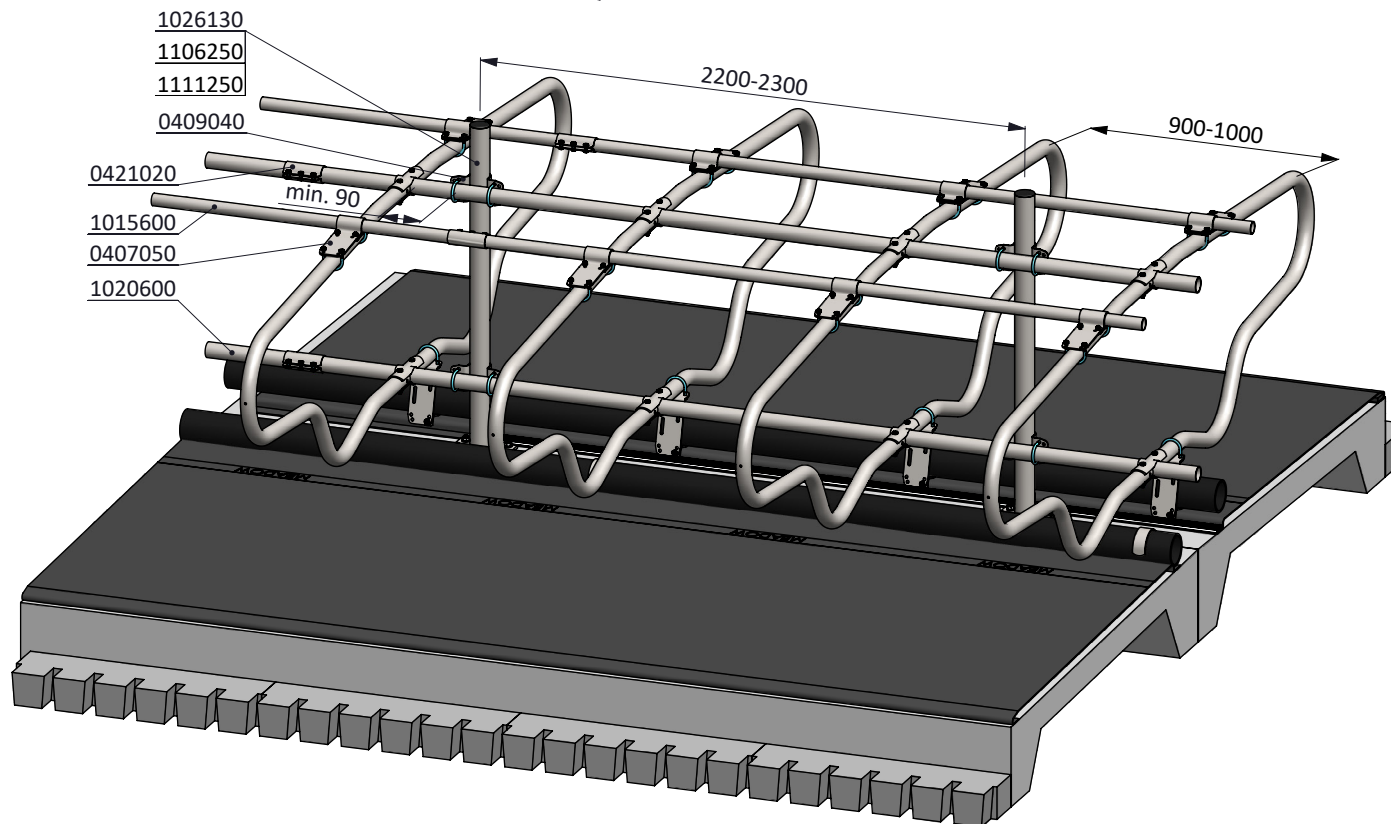

item no.	description
0407050	shoulder rail strap clamp 48x60 mm
0409040	strap clamp 76x60mm
0421015	tube clamp coupling 48mm
0421020	tube clamp coupling 60mm
1015600	tube 48mm, length 6m, galvanized
1020600	tube 60mm, length 6m, galvanized
1026130	support post 76mmx130cm floor mounted
1106250	stopper 76mm
1111450	floor anchor, hot dip galv. - M16x120

freestall divider COMFORT 175/175

spinder
DAIRY HOUSING CONCEPTS

Number:	0131635-A
Unit:	mm
Date:	5-12-2016