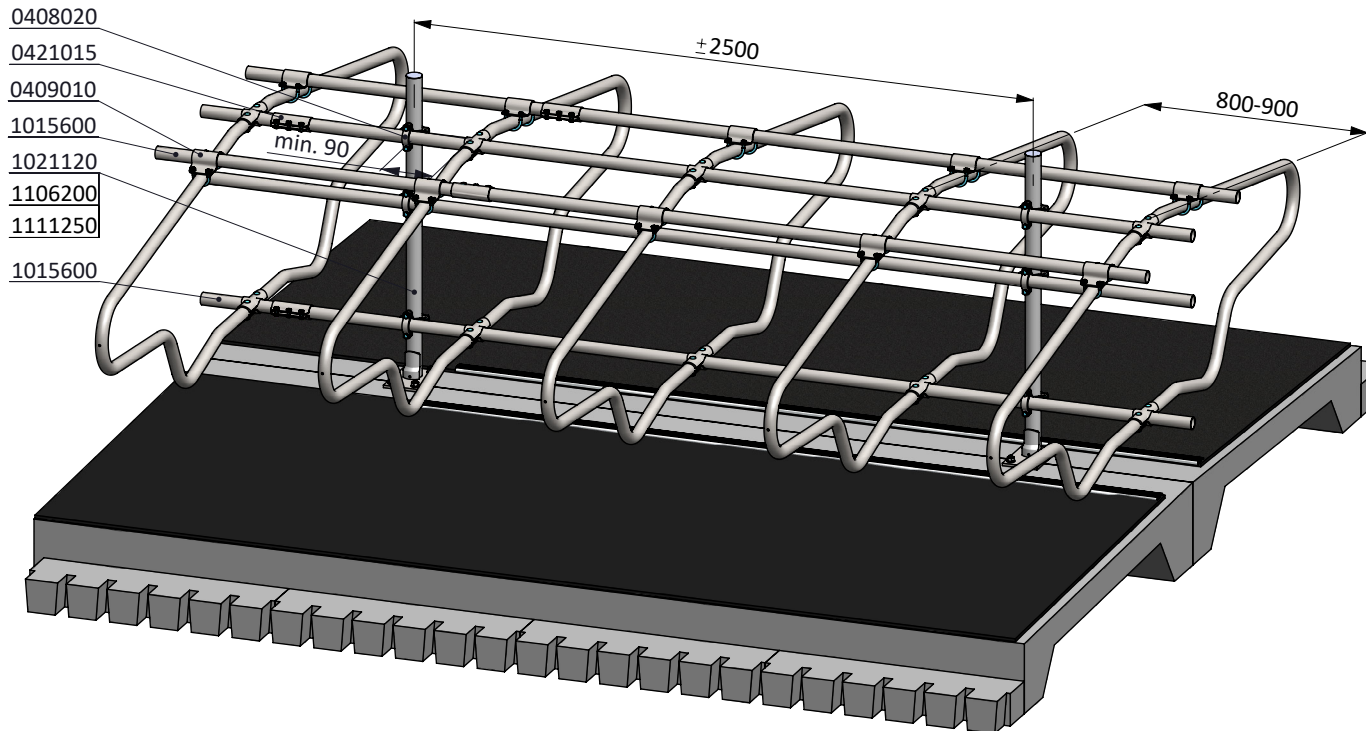

- 0408020
- 0421015
- 0409010
- 1015600
- 1021120
- 1106200
- 1111250
- 1015600

item no.	description
0408020	cross clamp 48mmx60mm
0409010	strap clamp 48x48mm
0421015	tube clamp coupling 48mm
1015600	tube 48mm, length 6m, galvanized
1021120	support post 60mmx120cm floor mounted
1106200	stopper 60mm
1111250	floor anchor, hot dip galv. - M16x120

freestall divider COMFORT 165/165

spinder
DAIRY HOUSING CONCEPTS

Number:	0131625-A
Unit:	mm
Date:	6-12-2016