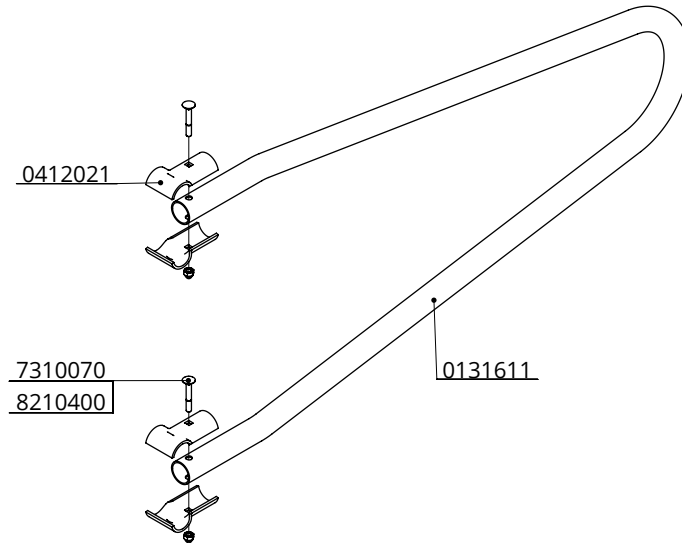

Order-nr.	Description	Number
0131601	freest. divider COMFORT 120cm frame	1
0412021	plate for T-clamp 48x48mm	4
7310070	coach bolt m10x70 galv.	2
8210400	self locking capped nut M10 galv.	2

freestall divider calves COMFORT 120cm

* Measured from the top of the bedding
 ** A safe distance: less then 150 or over 400

Order-nr.	Description
0131600	freestall divider calves COMFORT 120cm
0408020	cross clamp 48mmx60mm
0409010	strap clamp 48x48mm
0421015	tube clamp coupling 48mm
0428100	angle support 10x14cm
0508120	Dunlomat 120cm wide, length in m.
0510800	aluminium mounting profile, length 3 m
1015600	tube 48mm, length 6m, galvanized
1106200	stopper 60mm
1111450	floor anchor, inox A4 - M16x120
7310040	coach bolt M10x40 galv.
8210100	hexagon nut M10 galv.

freestall divider COMFORT 120

Number:	0131600-A
Unit:	mm
Date:	28-6-2016

Order-nr.	Description	Number
0131611	freest. divider COMFORT 140cm,frame only	1
0412021	plate for T-clamp 48x48mm	4
7310070	coach bolt m10x70 galv.	2
8210400	self locking capped nut M10 galv.	2

freestall divider calves COMFORT 140cm

spinder
DAIRY HOUSING CONCEPTS

Number:	0131610-O
Unit:	mm
Date:	21-9-2015

* A safe distance: less then 150 or over 400

item no.	description
0408020	cross clamp 48mmx60mm
0409010	strap clamp 48x48mm
0421015	tube clamp coupling 48mm
1015600	tube 48mm, length 6m, galvanized
1106200	stopper 60mm
1111450	floor anchor, hot dip galv. - M16x120