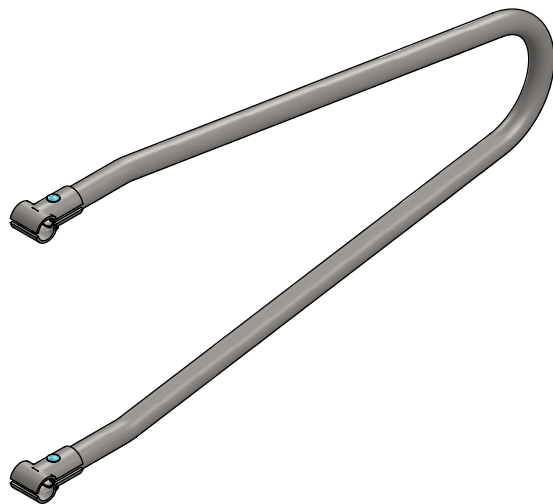

Order-nr.	Description	Number
0131601	freest. divider COMFORT 120cm frame	1
0412021	plate for T-clamp 48x48mm	4
7310070	coach bolt m10x70 galv.	2
8210400	self locking capped nut M10 galv.	2

freestall divider calves COMFORT 120cm

* Measured from the top of the bedding
 ** A safe distance: less then 150 or over 400

Order-nr.	Description
0131600	freestall divider calves COMFORT 120cm
0408020	cross clamp 48mmx60mm
0409010	strap clamp 48x48mm
0421015	tube clamp coupling 48mm
0428100	angle support 10x14cm
0508120	Dunlomat 120cm wide, length in m.
0510800	aluminium mounting profile, length 3 m
1015600	tube 48mm, length 6m, galvanized
1106200	stopper 60mm
1111450	floor anchor, inox A4 - M16x120
7310040	coach bolt M10x40 galv.
8210100	hexagon nut M10 galv.

freestall divider COMFORT 120

Number:	0131600-A
Unit:	mm
Date:	28-6-2016

Order-nr.	Description	Number
0131611	freest. divider COMFORT 140cm,frame only	1
0412021	plate for T-clamp 48x48mm	4
7310070	coach bolt m10x70 galv.	2
8210400	self locking capped nut M10 galv.	2

freestall divider calves COMFORT 140cm

spinder
DAIRY HOUSING CONCEPTS

Number:	0131610-O
Unit:	mm
Date:	21-9-2015

* A safe distance: less then 150 or over 400

item no.	description
0408020	cross clamp 48mmx60mm
0409010	strap clamp 48x48mm
0421015	tube clamp coupling 48mm
1015600	tube 48mm, length 6m, galvanized
1106200	stopper 60mm
1111450	floor anchor, hot dip galv. - M16x120