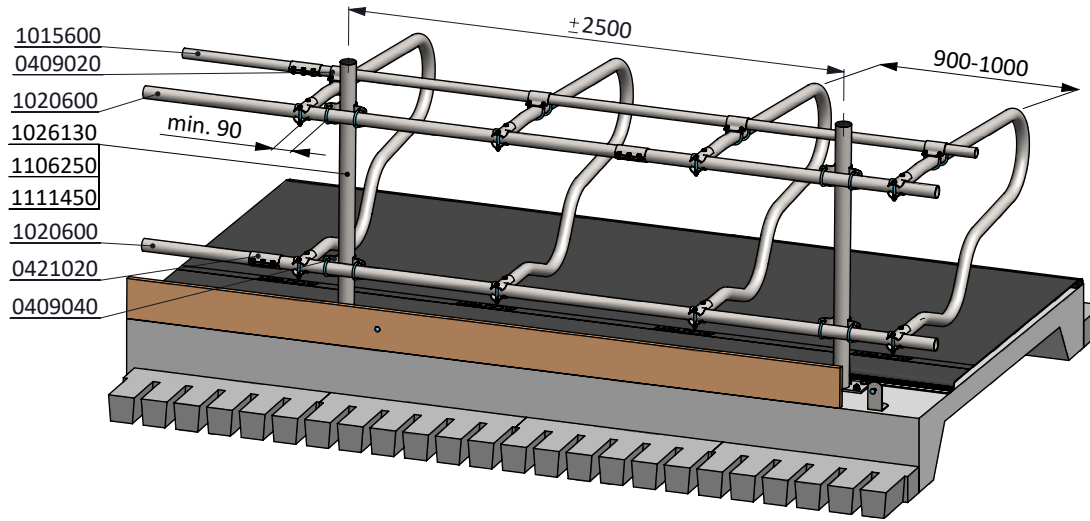

freestall divider heifers COMFORT 175cm

spinder

DAIRY HOUSING CONCEPTS

Number: 0131630-O

Unit: mm

Date: 21-9-2015

* A safe distance: less then 150 or over 400

item no.	description
0409020	strap clamp 48x60mm
0409040	strap clamp 76x60mm
0421015	tube clamp coupling 48mm
0421020	tube clamp coupling 60mm
1015600	tube 48mm, length 6m, galvanized
1020600	tube 60mm, length 6m, galvanized
1026130	support post 76mmx130cm floor mounted
1106250	stopper 76mm
1111450	floor anchor, inox A4 - M16x120