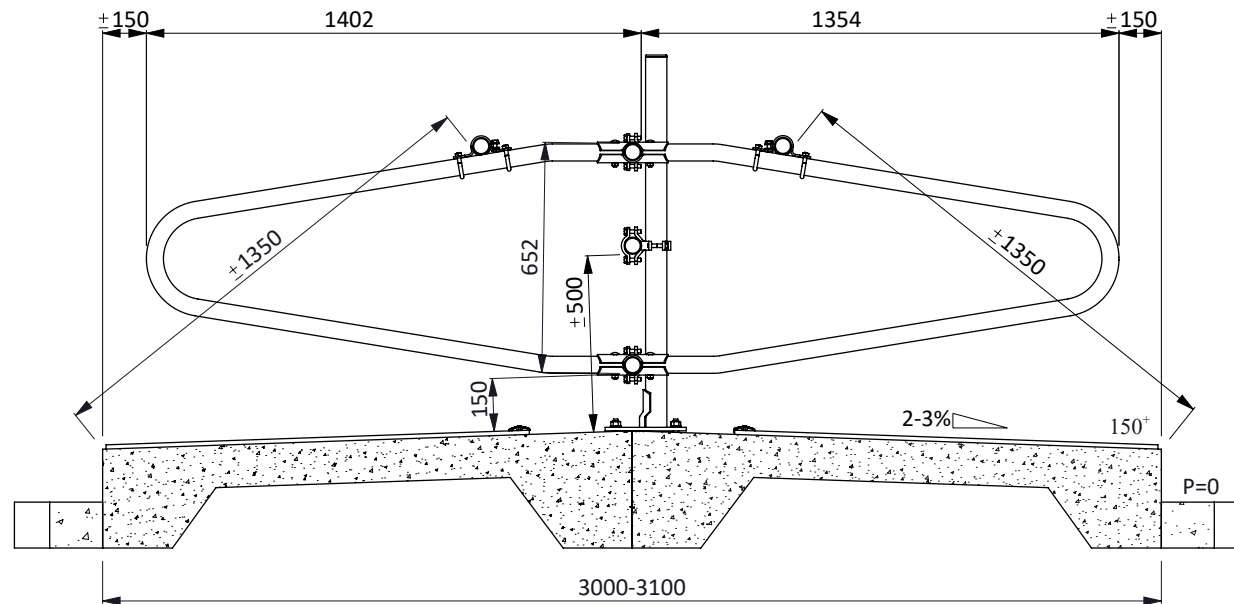

* Measured from the top of the bedding
 ** A safe distance: less then 150 or over 400

Order-nr.	Description
0131600	freestall divider calves COMFORT 120cm
0408020	cross clamp 48mmx60mm
0409010	strap clamp 48x48mm
0421015	tube clamp coupling 48mm
0428100	angle support 10x14cm
0508120	Dunlomat 120cm wide, length in m.
0510800	aluminium mounting profile, length 3 m
1015600	tube 48mm, length 6m, galvanized
1106200	stopper 60mm
1111450	floor anchor, inox A4 - M16x120
7310040	coach bolt M10x40 galv.
8210100	hexagon nut M10 galv.

freestall divider calves COMFORT 140cm

spinder
DAIRY HOUSING CONCEPTS

Number:	0131610-O
Unit:	mm
Date:	21-9-2015

* A safe distance: less then 150 or over 400

item no.	description
0408020	cross clamp 48mmx60mm
0409010	strap clamp 48x48mm
0421015	tube clamp coupling 48mm
1015600	tube 48mm, length 6m, galvanized
1106200	stopper 60mm
1111450	floor anchor, hot dip galv. - M16x120

spinder
DAIRY HOUSING CONCEPTS

Number: 0131615-0

Unit: mm

Date: 21-9-2015

item no.	description
0408020	cross clamp 48mmx60mm
0409010	strap clamp 48x48mm
0421015	tube clamp coupling 48mm
1015600	tube 48mm, length 6m, galvanized
1021105	support post 60mmx105cm floor mounted
1106200	stopper 60mm
1111250	floor anchor, hot dip galv. - M16x120