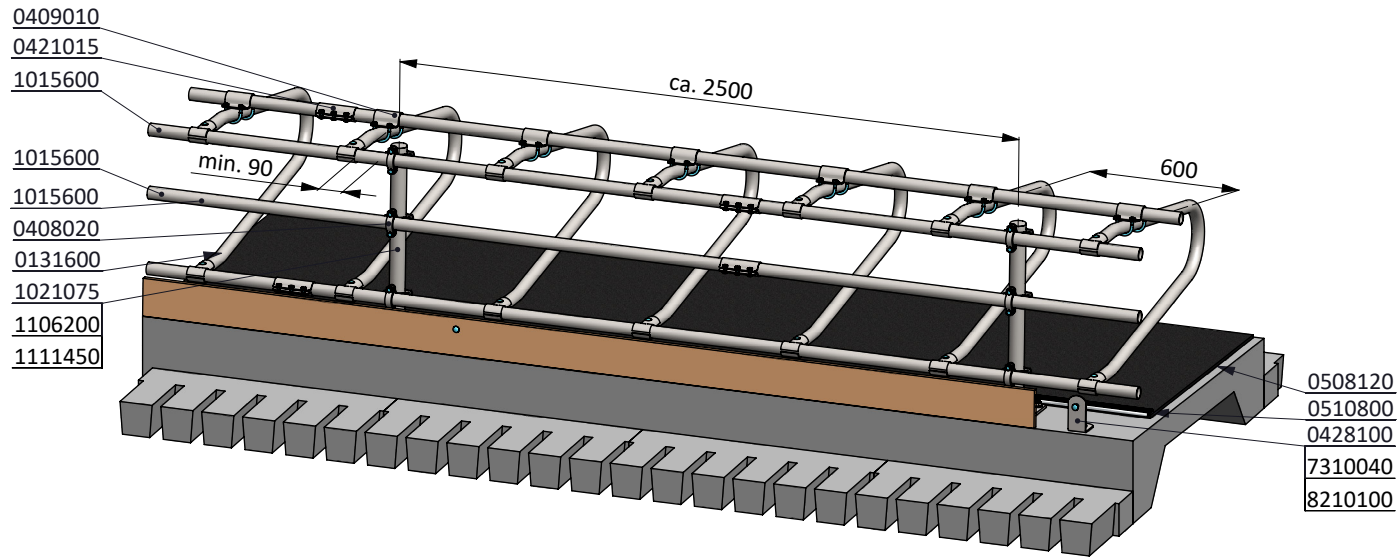

Order-nr.	Description	Number
0131601	freest. divider COMFORT 120cm frame	1
0412021	plate for T-clamp 48x48mm	4
7310070	coach bolt m10x70 galv.	2
8210400	self locking capped nut M10 galv.	2

freestall divider calves COMFORT 120cm

* Measured from the top of the bedding
 ** A safe distance: less then 150 or over 400

Order-nr.	Description
0131600	freestall divider calves COMFORT 120cm
0408020	cross clamp 48mmx60mm
0409010	strap clamp 48x48mm
0421015	tube clamp coupling 48mm
0428100	angle support 10x14cm
0508120	Dunlomat 120cm wide, length in m.
0510800	aluminium mounting profile, length 3 m
1015600	tube 48mm, length 6m, galvanized
1106200	stopper 60mm
1111450	floor anchor, inox A4 - M16x120
7310040	coach bolt M10x40 galv.
8210100	hexagon nut M10 galv.

freestall divider COMFORT 120

Number:	0131600-A
Unit:	mm
Date:	28-6-2016

Order-nr.	Description	Number
0131611	freest. divider COMFORT 140cm,frame only	1
0412021	plate for T-clamp 48x48mm	4
7310070	coach bolt m10x70 galv.	2
8210400	self locking capped nut M10 galv.	2

freestall divider calves COMFORT 140cm

spinder
DAIRY HOUSING CONCEPTS

Number:	0131610-O
Unit:	mm
Date:	21-9-2015

* A safe distance: less then 150 or over 400

item no.	description
0408020	cross clamp 48mmx60mm
0409010	strap clamp 48x48mm
0421015	tube clamp coupling 48mm
1015600	tube 48mm, length 6m, galvanized
1106200	stopper 60mm
1111450	floor anchor, hot dip galv. - M16x120