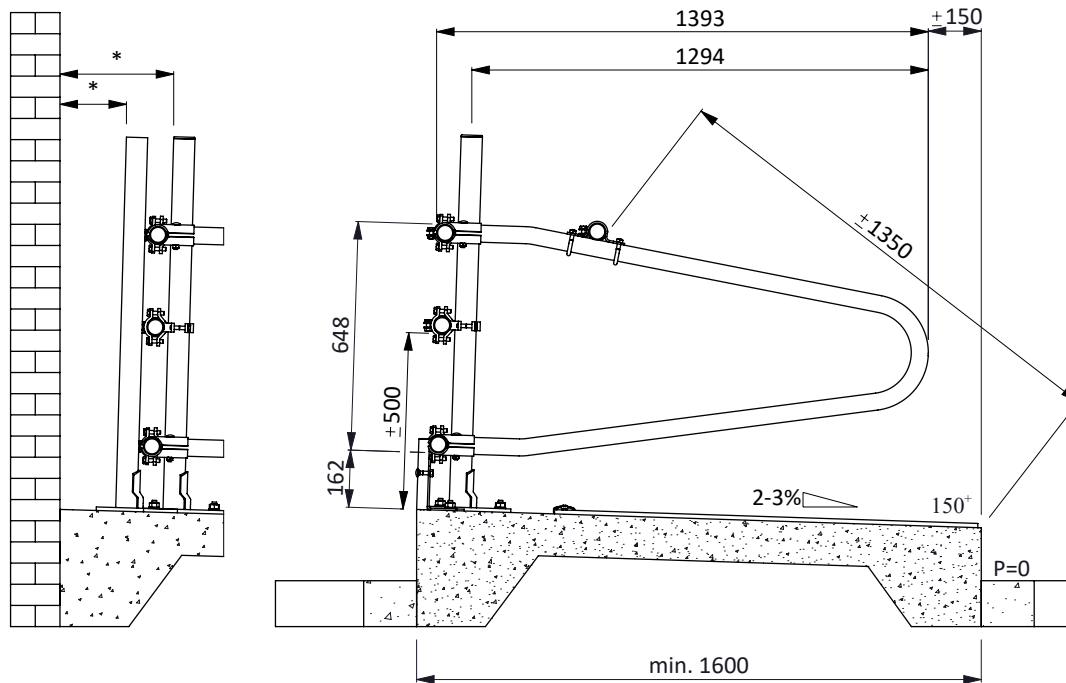

* Measured from the top of the bedding
 ** A safe distance: less then 150 or over 400

Order-nr.	Description
0131600	freestall divider calves COMFORT 120cm
0408020	cross clamp 48mmx60mm
0409010	strap clamp 48x48mm
0421015	tube clamp coupling 48mm
0428100	angle support 10x14cm
0508120	Dunlomat 120cm wide, length in m.
0510800	aluminium mounting profile, length 3 m
1015600	tube 48mm, length 6m, galvanized
1106200	stopper 60mm
1111450	floor anchor, inox A4 - M16x120
7310040	coach bolt M10x40 galv.
8210100	hexagon nut M10 galv.

freestall divider COMFORT 120

Number:	0131600-A
Unit:	mm
Date:	28-6-2016

Order-nr.	Description	Number
0131611	freest. divider COMFORT 140cm,frame only	1
0412021	plate for T-clamp 48x48mm	4
7310070	coach bolt m10x70 galv.	2
8210400	self locking capped nut M10 galv.	2

freestall divider calves COMFORT 140cm

spinder
DAIRY HOUSING CONCEPTS

Number:	0131610-O
Unit:	mm
Date:	21-9-2015

* A safe distance: less then 150 or over 400

item no.	description
0408020	cross clamp 48mmx60mm
0409010	strap clamp 48x48mm
0421015	tube clamp coupling 48mm
1015600	tube 48mm, length 6m, galvanized
1106200	stopper 60mm
1111450	floor anchor, hot dip galv. - M16x120