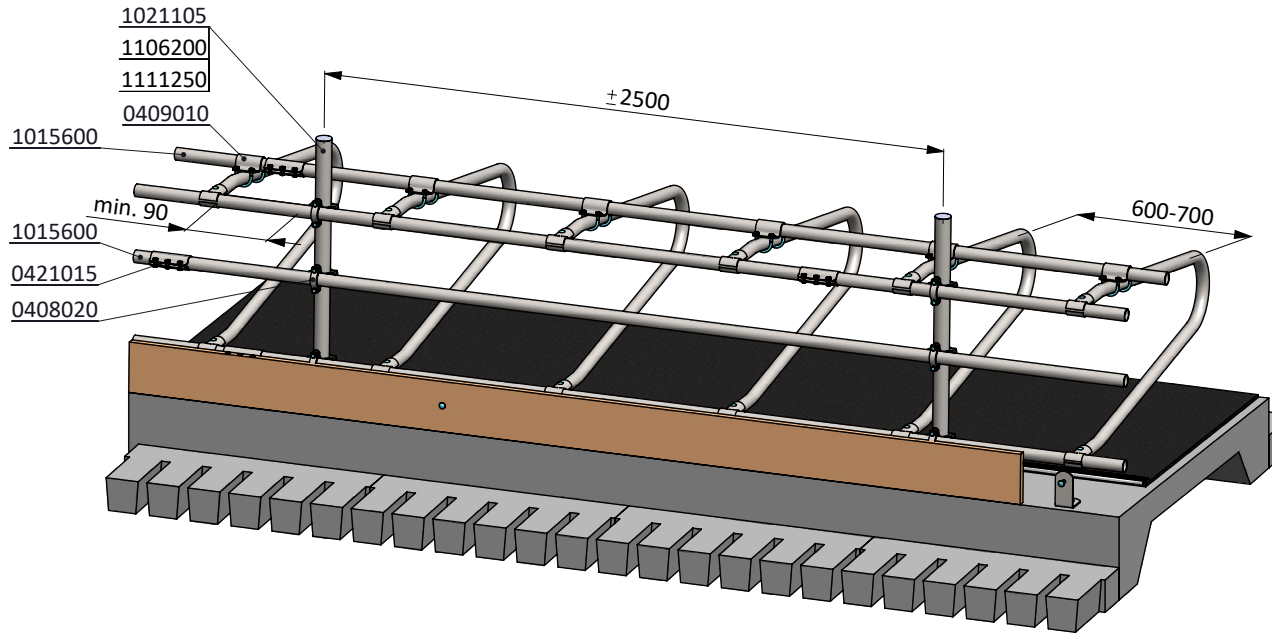

* Measured from the top of the bedding
 ** A safe distance: less then 150 or over 400

Order-nr.	Description
0131600	freestall divider calves COMFORT 120cm
0408020	cross clamp 48mmx60mm
0409010	strap clamp 48x48mm
0421015	tube clamp coupling 48mm
0428100	angle support 10x14cm
0508120	Dunlomat 120cm wide, length in m.
0510800	aluminium mounting profile, length 3 m
1015600	tube 48mm, length 6m, galvanized
1106200	stopper 60mm
1111450	floor anchor, inox A4 - M16x120
7310040	coach bolt M10x40 galv.
8210100	hexagon nut M10 galv.

freestall divider COMFORT 120

Number:	0131600-A
Unit:	mm
Date:	28-6-2016

Order-nr.	Description	Number
0131611	freest. divider COMFORT 140cm,frame only	1
0412021	plate for T-clamp 48x48mm	4
7310070	coach bolt m10x70 galv.	2
8210400	self locking capped nut M10 galv.	2

freestall divider calves COMFORT 140cm

spinder
DAIRY HOUSING CONCEPTS

Number:	0131610-O
Unit:	mm
Date:	21-9-2015

* A safe distance: less then 150 or over 400

item no.	description
0408020	cross clamp 48mmx60mm
0409010	strap clamp 48x48mm
0421015	tube clamp coupling 48mm
1015600	tube 48mm, length 6m, galvanized
1106200	stopper 60mm
1111450	floor anchor, hot dip galv. - M16x120