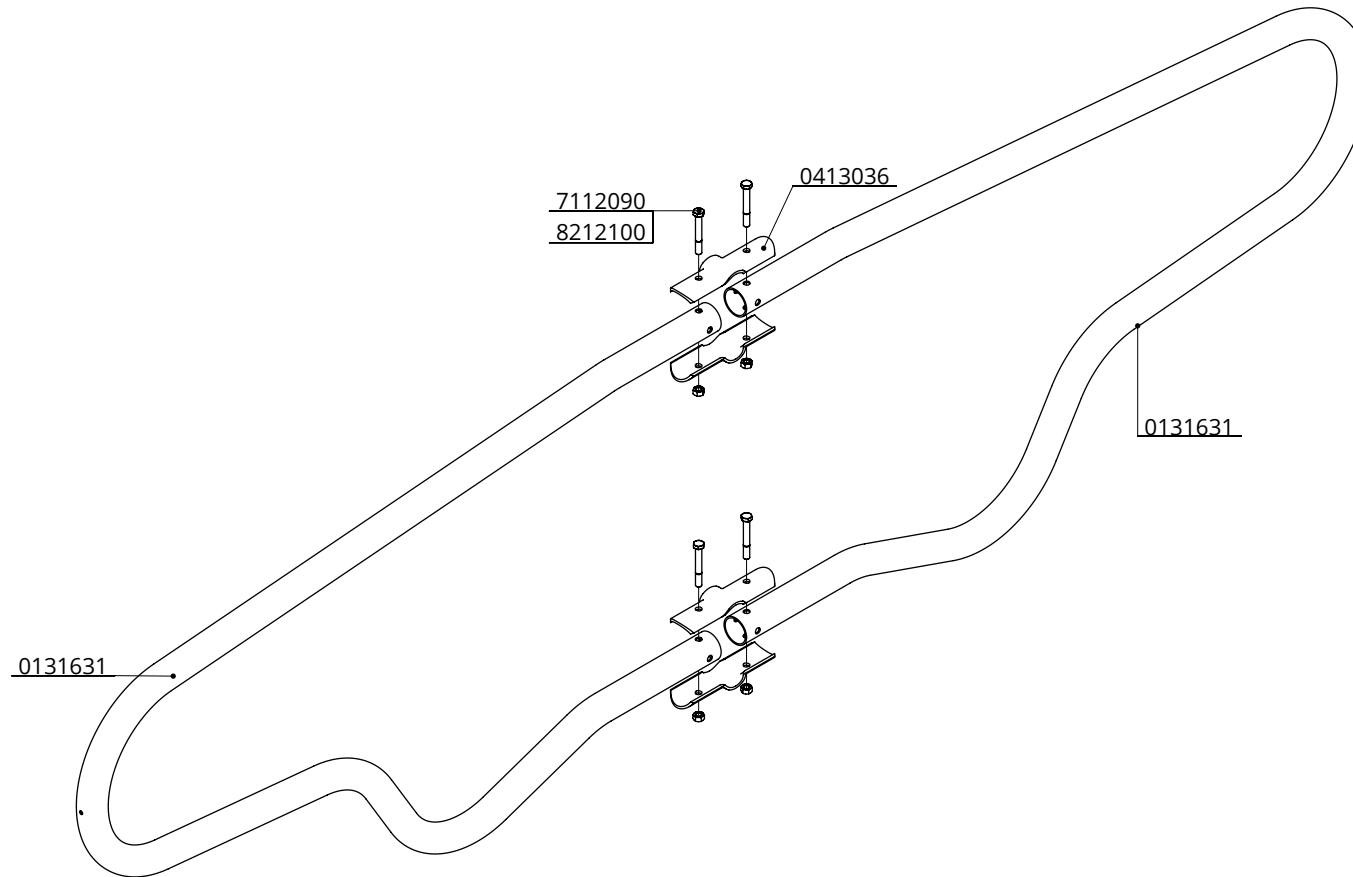

Order-nr.	Description	Number
0131631	freest. divider COMFORT 175cm,frame only	2
0413036	plate for four-way clamp 60x60x60mm	4
7112090	hexagon-head bolt m12x90 galv.	4
8212100	hexagon nut M12 galv.	4

freestall divider heifers COMFORT175/175

spinder
DAIRY HOUSING CONCEPTS

Number:	0131635-0
Unit:	mm
Date:	22-9-2015

Tekening blijft ons eigendom en mag niet gekopieerd, aan derden getoond of op andere wijze worden gebruikt. Aan de gegevens op deze tekening kunnen geen rechten worden ontleend.