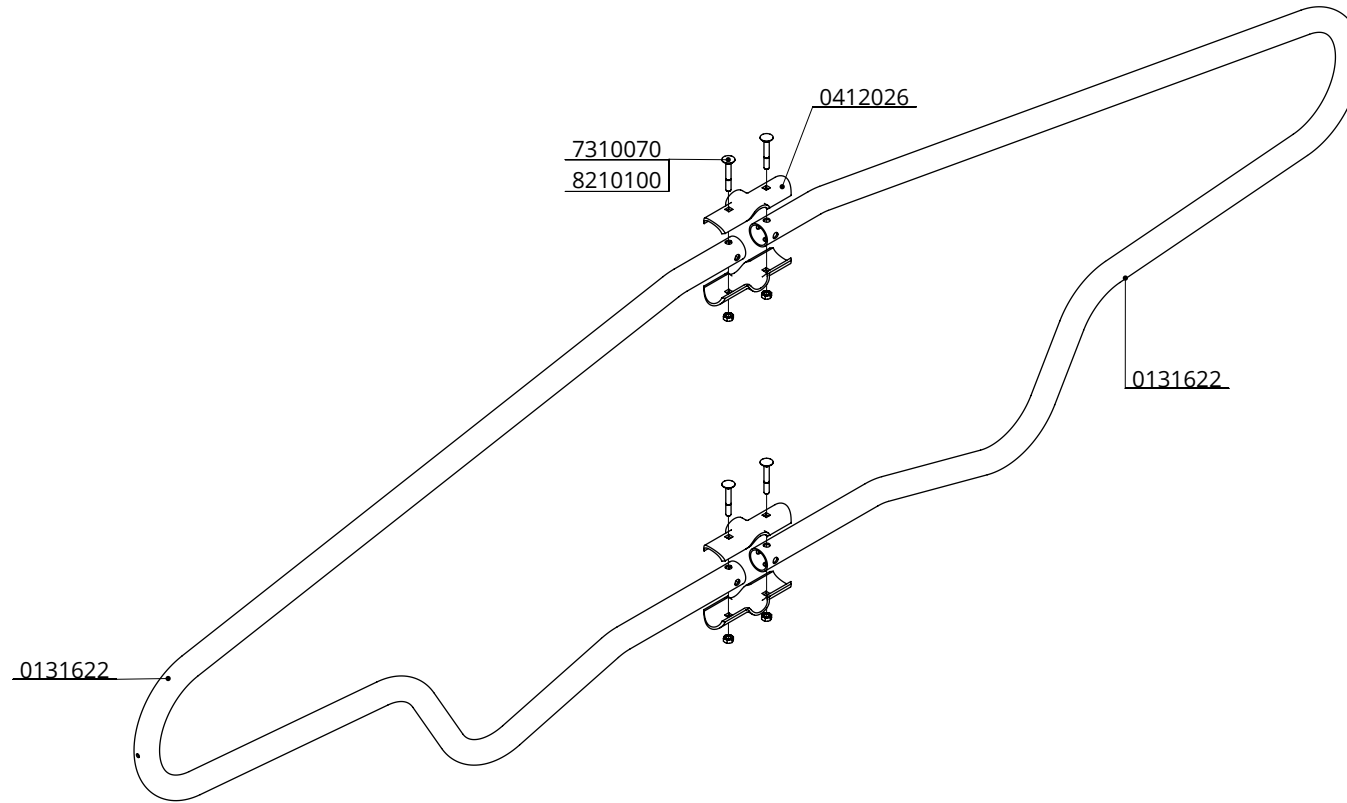

Order-nr.	Description	Number
0131622	freest. divider COMFORT 165cm,frame only	2
0412026	plate for four-way clamp 48x48x48mm	4
7310070	coach bolt m10x70 galv.	4
8210100	hexagon nut M10 galv.	4

freestall divider heifers COMFORT165/165

Number:	0131625-O
Unit:	mm
Date:	22-9-2015

Tekening blijft ons eigendom en mag niet gekopieerd, aan derden getoond of op andere wijze worden gebruikt. Aan de gegevens op deze tekening kunnen geen rechten worden ontleend.