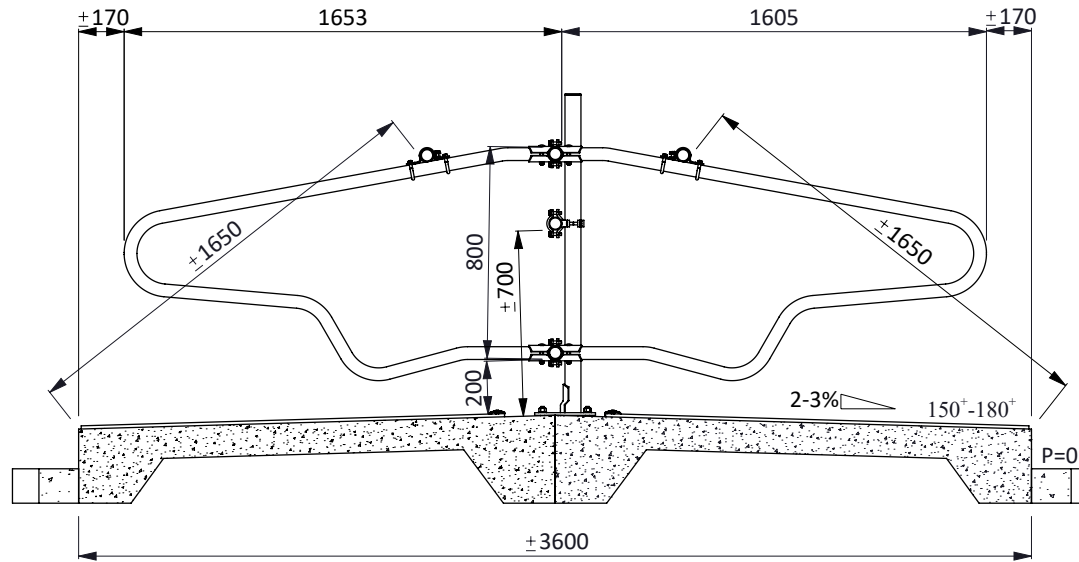

- 0408020
- 0421015
- 0409010
- 1015600
- 1021120
- 1106200
- 1111250
- 1015600

item no.	description
0408020	cross clamp 48mmx60mm
0409010	strap clamp 48x48mm
0421015	tube clamp coupling 48mm
1015600	tube 48mm, length 6m, galvanized
1021120	support post 60mmx120cm floor mounted
1106200	stopper 60mm
1111250	floor anchor, hot dip galv. - M16x120

freestall divider COMFORT 165/165

spinder
DAIRY HOUSING CONCEPTS

Number:	0131625-A
Unit:	mm
Date:	6-12-2016