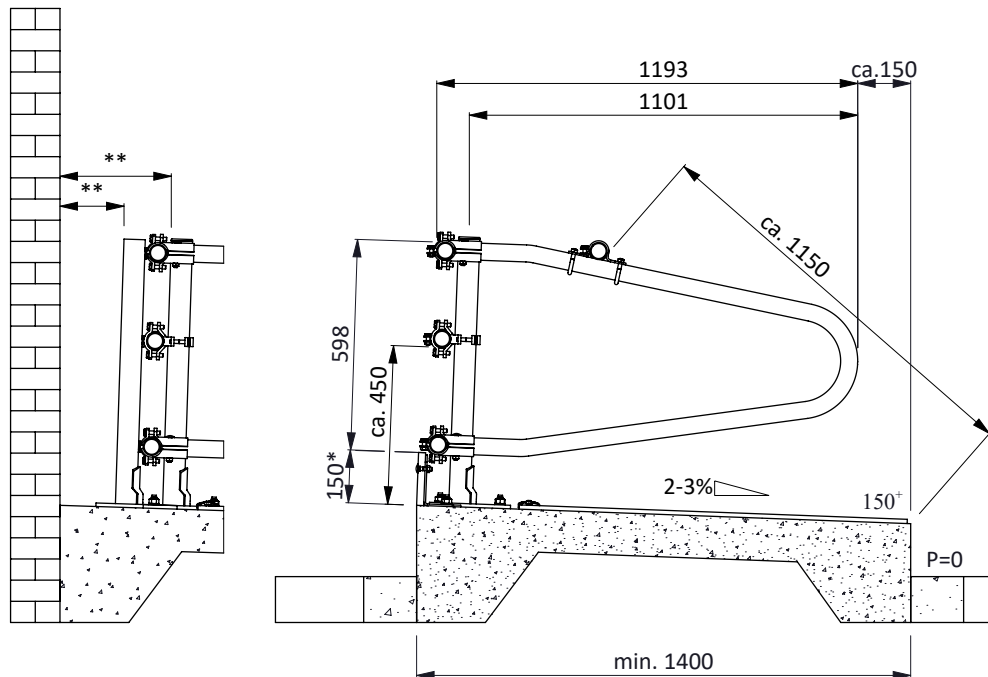

Order-nr.	Description	Number
0131601	freest. divider COMFORT 120cm frame	1
0412021	plate for T-clamp 48x48mm	4
7310070	coach bolt m10x70 galv.	2
8210400	self locking capped nut M10 galv.	2

freestall divider calves COMFORT 120cm

* Measured from the top of the bedding
 ** A safe distance: less then 150 or over 400

Order-nr.	Description
0131600	freestall divider calves COMFORT 120cm
0408020	cross clamp 48mmx60mm
0409010	strap clamp 48x48mm
0421015	tube clamp coupling 48mm
0428100	angle support 10x14cm
0508120	Dunlomat 120cm wide, length in m.
0510800	aluminium mounting profile, length 3 m
1015600	tube 48mm, length 6m, galvanized
1106200	stopper 60mm
1111450	floor anchor, inox A4 - M16x120
7310040	coach bolt M10x40 galv.
8210100	hexagon nut M10 galv.

freestall divider COMFORT 120

Number:	0131600-A
Unit:	mm
Date:	28-6-2016

Order-nr.	Description	Number
0131611	freest. divider COMFORT 140cm,frame only	1
0412021	plate for T-clamp 48x48mm	4
7310070	coach bolt m10x70 galv.	2
8210400	self locking capped nut M10 galv.	2

freestall divider calves COMFORT 140cm

spinder
DAIRY HOUSING CONCEPTS

Number:	0131610-O
Unit:	mm
Date:	21-9-2015

* A safe distance: less then 150 or over 400

item no.	description
0408020	cross clamp 48mmx60mm
0409010	strap clamp 48x48mm
0421015	tube clamp coupling 48mm
1015600	tube 48mm, length 6m, galvanized
1106200	stopper 60mm
1111450	floor anchor, hot dip galv. - M16x120