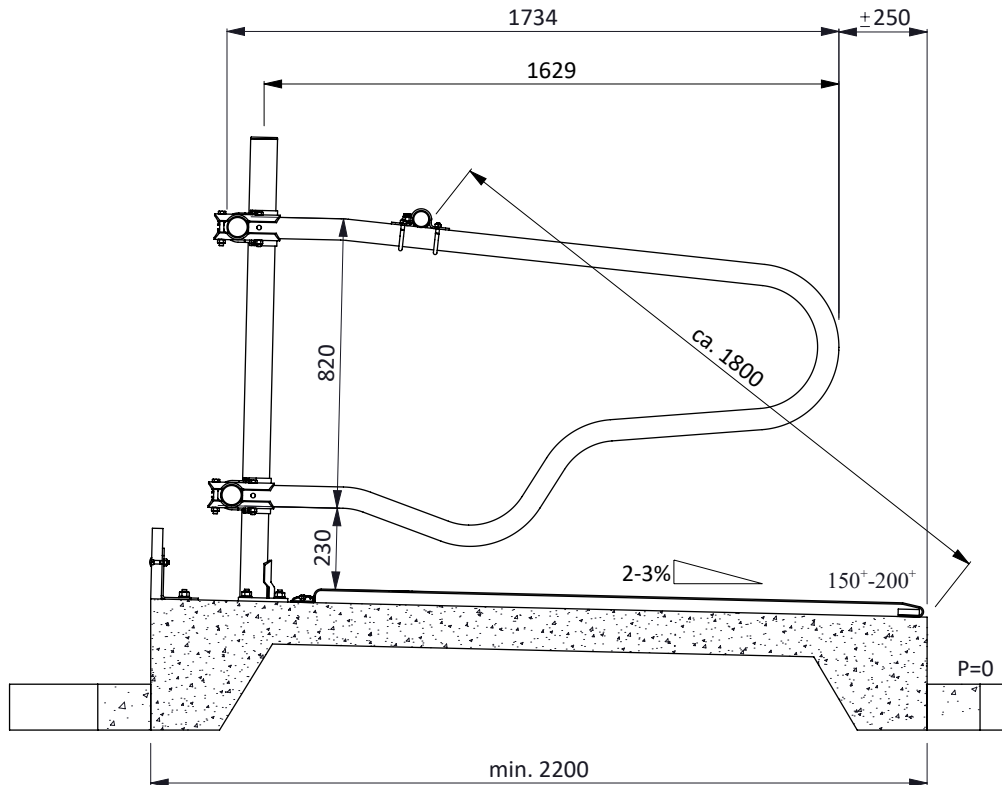

- 0408020
- 0421015
- 0409010
- 1015600
- 1021120
- 1106200
- 1111250
- 1015600

item no.	description
0408020	cross clamp 48mmx60mm
0409010	strap clamp 48x48mm
0421015	tube clamp coupling 48mm
1015600	tube 48mm, length 6m, galvanized
1021120	support post 60mmx120cm floor mounted
1106200	stopper 60mm
1111250	floor anchor, hot dip galv. - M16x120

freestall divider heifers COMFORT 175cm

spinder

DAIRY HOUSING CONCEPTS

Number: 0131630-O

Unit: mm

Date: 21-9-2015

* A safe distance: less then 150 or over 400

item no.	description
0409020	strap clamp 48x60mm
0409040	strap clamp 76x60mm
0421015	tube clamp coupling 48mm
0421020	tube clamp coupling 60mm
1015600	tube 48mm, length 6m, galvanized
1020600	tube 60mm, length 6m, galvanized
1026130	support post 76mmx130cm floor mounted
1106250	stopper 76mm
1111450	floor anchor, inox A4 - M16x120