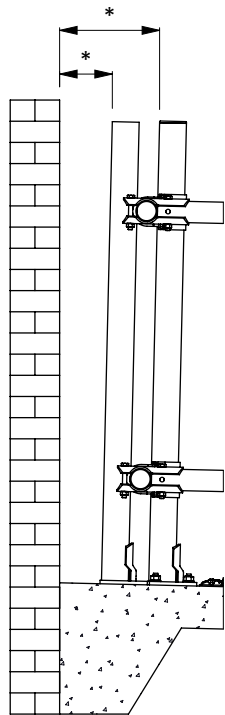

freestall divider heifers COMFORT 175cm

spinder

DAIRY HOUSING CONCEPTS

Number: 0131630-O

Unit: mm

Date: 21-9-2015

* A safe distance: less then 150 or over 400

item no.	description
0409020	strap clamp 48x60mm
0409040	strap clamp 76x60mm
0421015	tube clamp coupling 48mm
0421020	tube clamp coupling 60mm
1015600	tube 48mm, length 6m, galvanized
1020600	tube 60mm, length 6m, galvanized
1026130	support post 76mmx130cm floor mounted
1106250	stopper 76mm
1111450	floor anchor, inox A4 - M16x120