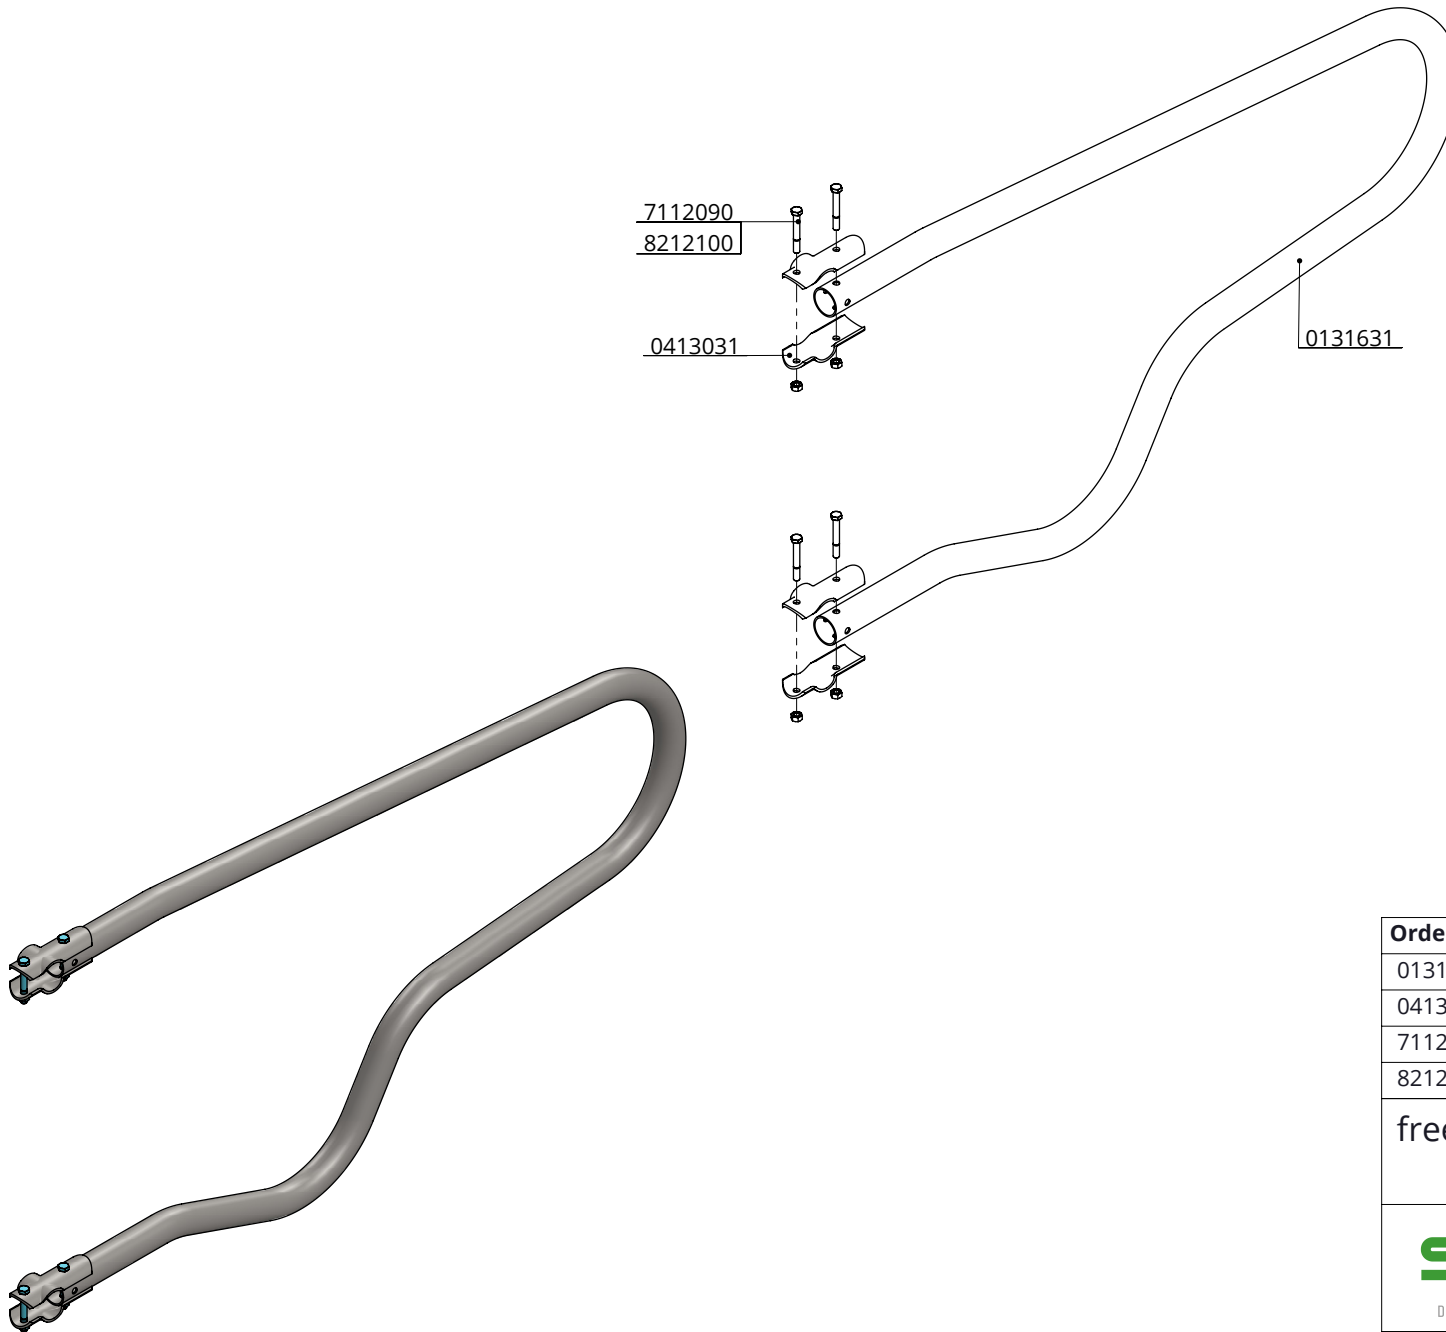

Order-nr.	Description	Number
0131631	freest. divider COMFORT 175cm,frame only	1
0413031	plate for T-clamp 60x60mm, heavy version	4
7112090	hexagon-head bolt m12x90 galv.	4
8212100	hexagon nut M12 galv.	4

freestall divider heifers COMFORT 175cm

spinder

DAIRY HOUSING CONCEPTS

Number: 0131630-O

Unit: mm

Date: 21-9-2015