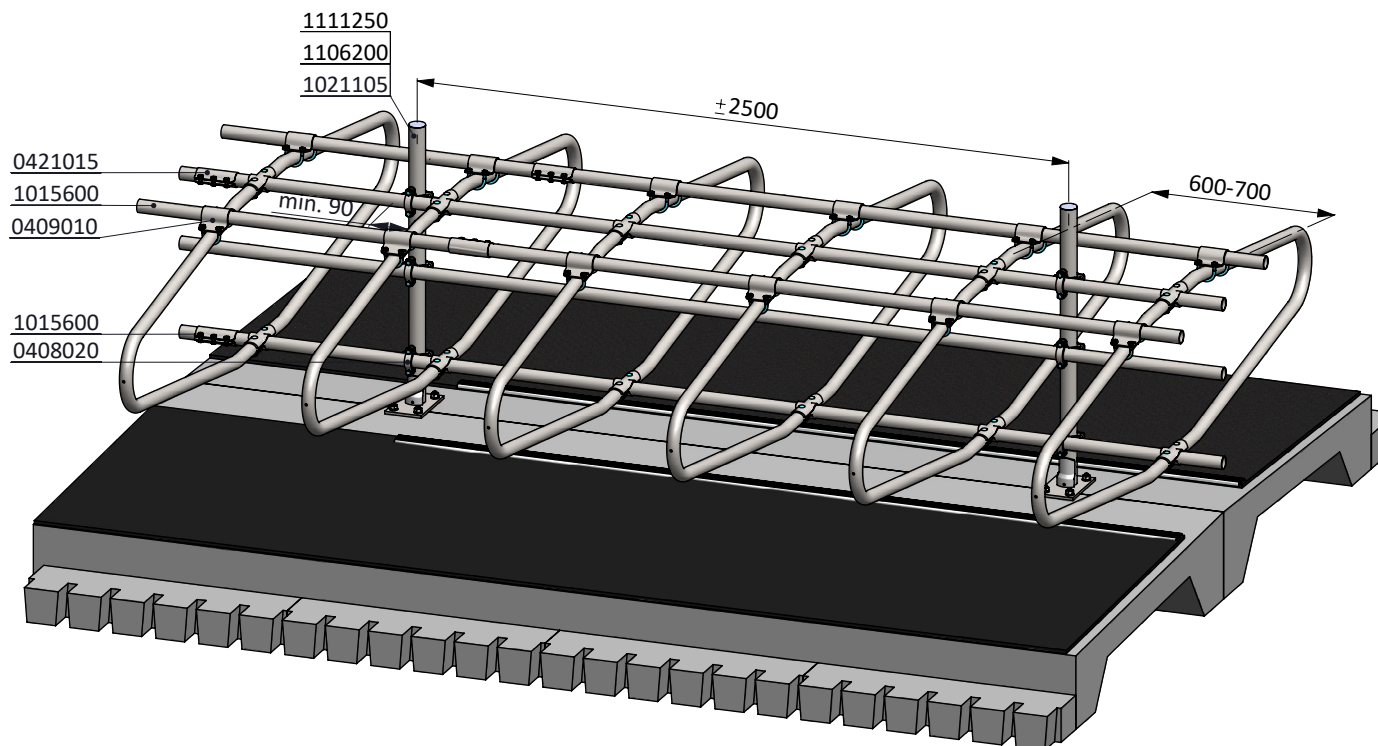

spinder
DAIRY HOUSING CONCEPTS

Number: 0131615-0

Unit: mm

Date: 21-9-2015

item no.	description
0408020	cross clamp 48mmx60mm
0409010	strap clamp 48x48mm
0421015	tube clamp coupling 48mm
1015600	tube 48mm, length 6m, galvanized
1021105	support post 60mmx105cm floor mounted
1106200	stopper 60mm
1111250	floor anchor, hot dip galv. - M16x120