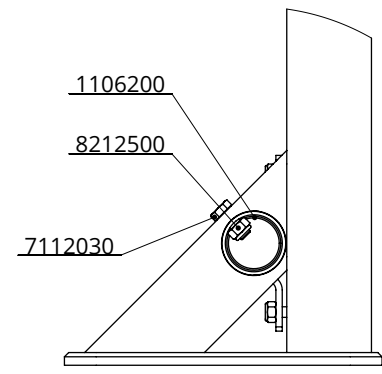

detail C (1 : 5)

Item-nr.	Description	Number
0418020	mounting clip 60mm	2
0613020	mounting kit Pingo, incl. float valve	1
0613055	water trough Pingo 200; lose trough	1
0613910	sup.post 80mm square, 130cm - Pingo L	1
0613911	sup.post 80mm square, 130cm - Pingo R	1
0613912	mounting tube splashboard Pingo 200	1
0613913	bottom tube splashboard Pingo 200	1
0613915	plastic panel light-grey 197x120x5cm	1
0613950	wall support for stainless trough	2
1106200	stopper 60mm	4
1106800	stopper 80mm square	2
7112030	hexagon-head bolt M12x30 galv.	2
7112080	hexagon-head bolt M12x80 galv.	2
7112110	hexagon-head bolt M12x110 galv.	4
7310070	coach bolt M10x70 galv.	8
8210500	self locking nylon nut M10 galv.	8
8212500	self locking nylon nut M12 galv.	8

## watertrough Pingo 200 reno

**spinder**

DAIRY HOUSING CONCEPTS

Number: 0613900-O

Unit: mm

Date: 16-12-2020

detail C (1 : 5)

Item-nr.	Description	Number
0418020	mounting clip 60mm	2
0613020	mounting kit Pingo, incl. float valve	1
0613055	water trough Pingo 200; lose trough	1
0613910	sup.post 80mm square, 130cm - Pingo L	1
0613911	sup.post 80mm square, 130cm - Pingo R	1
0613912	mounting tube splashboard Pingo 200	1
0613913	bottom tube splashboard Pingo 200	1
0613950	wall support for stainless trough	2
1106200	stopper 60mm	4
1106800	stopper 80mm square	2
7112030	hexagon-head bolt M12x30 galv.	2
7112080	hexagon-head bolt M12x80 galv.	2
7112110	hexagon-head bolt M12x110 galv.	4
7310070	coach bolt M10x70 galv.	8
8210500	self locking nylon nut M10 galv.	8
8212500	self locking nylon nut M12 galv.	8

watertrough Pingo 200 reno without plate

 DAIRY HOUSING CONCEPTS	Number:	0613905-O
	Unit:	mm
	Date:	30-11-2020

Drawing remains our property and may not be reproduced, shown or entrusted to third party or used otherwise. No rights can be derived from this drawing.