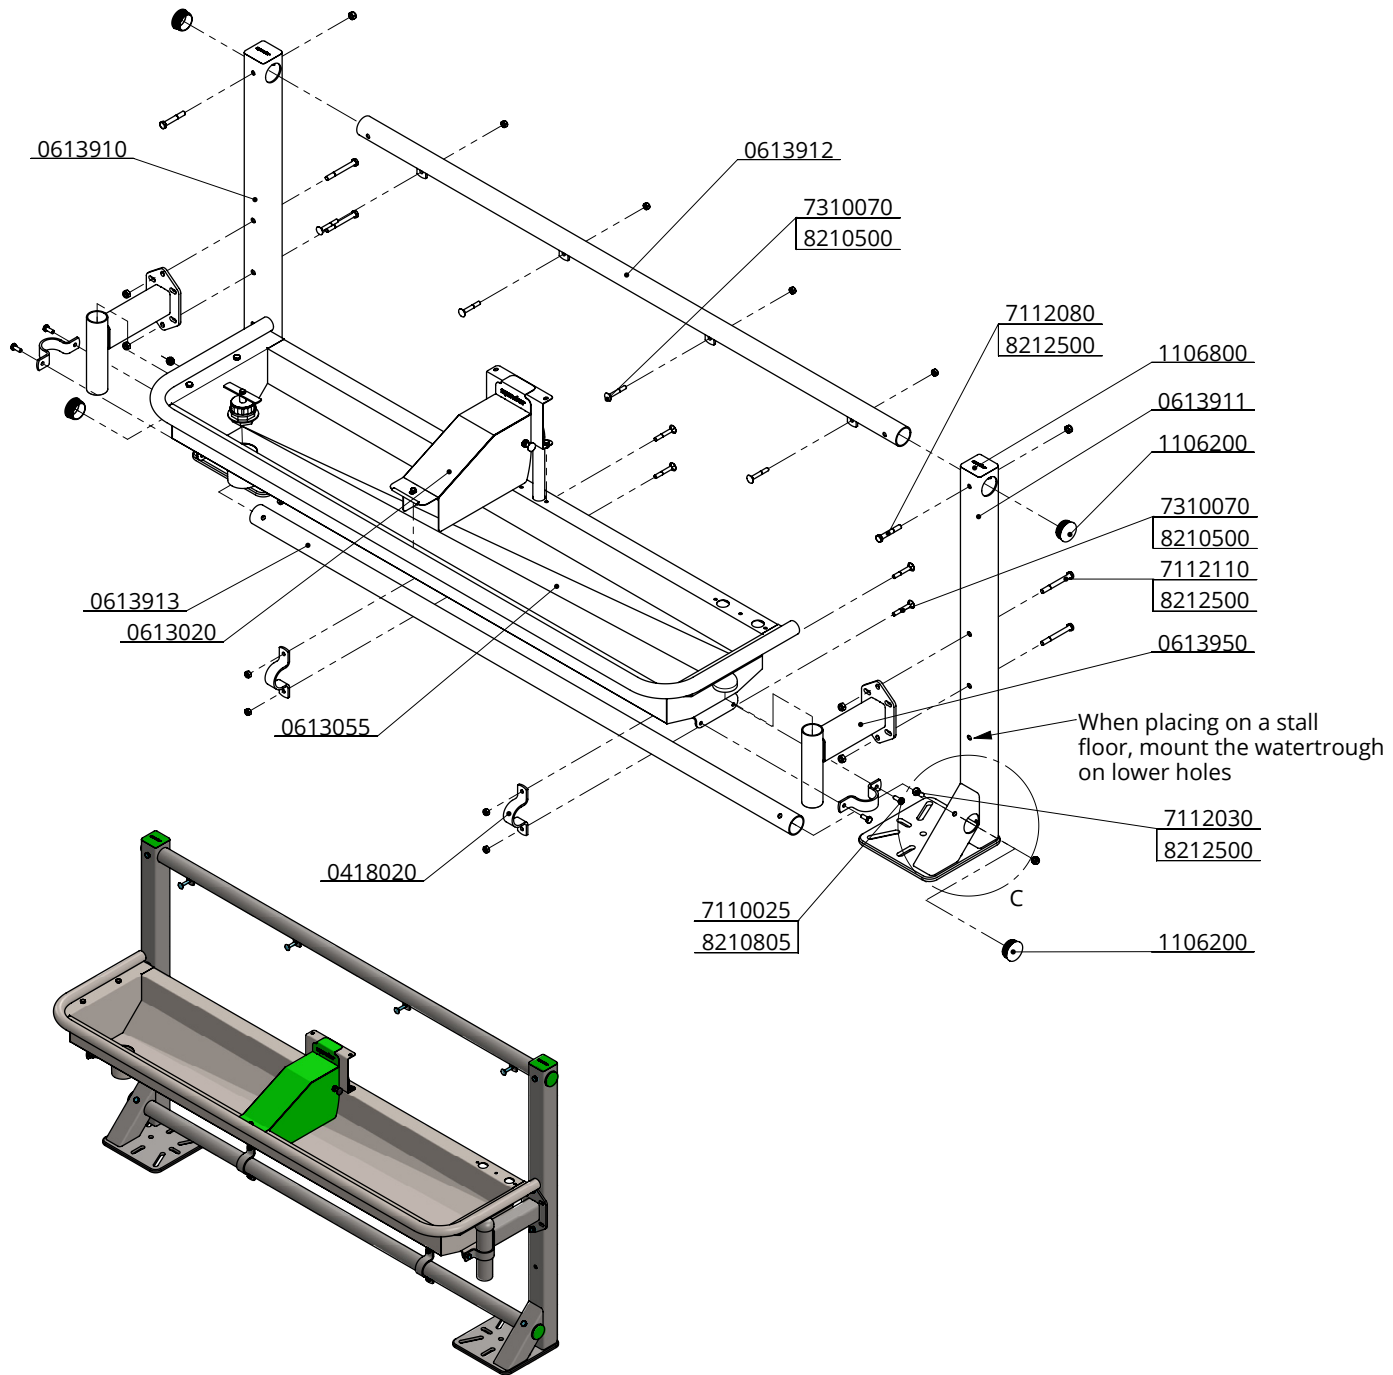

detail C (1 : 5)

Item-nr.	Description	Number
0418020	mounting clip 60mm	2
0613020	mounting kit Pingo, incl. float valve	1
0613055	water trough Pingo 200; lose trough	1
0613910	sup.post 80mm square, 130cm - Pingo L	1
0613911	sup.post 80mm square, 130cm - Pingo R	1
0613912	mounting tube splashboard Pingo 200	1
0613913	bottom tube splashboard Pingo 200	1
0613915	plastic panel light-grey 197x120x5cm	1
0613950	wall support for stainless trough	2
1106200	stopper 60mm	4
1106800	stopper 80mm square	2
7112030	hexagon-head bolt M12x30 galv.	2
7112080	hexagon-head bolt M12x80 galv.	2
7112110	hexagon-head bolt M12x110 galv.	4
7310070	coach bolt M10x70 galv.	8
8210500	self locking nylon nut M10 galv.	8
8212500	self locking nylon nut M12 galv.	8

## watertrough Pingo 200 reno

**spinder**

DAIRY HOUSING CONCEPTS

Number: 0613900-O

Unit: mm

Date: 16-12-2020

detail C (1 : 5)

Item-nr.	Description	Number
0418020	mounting clip 60mm	2
0613020	mounting kit Pingo, incl. float valve	1
0613055	water trough Pingo 200; lose trough	1
0613910	sup.post 80mm square, 130cm - Pingo L	1
0613911	sup.post 80mm square, 130cm - Pingo R	1
0613912	mounting tube splashboard Pingo 200	1
0613913	bottom tube splashboard Pingo 200	1
0613950	wall support for stainless trough	2
1106200	stopper 60mm	4
1106800	stopper 80mm square	2
7112030	hexagon-head bolt M12x30 galv.	2
7112080	hexagon-head bolt M12x80 galv.	2
7112110	hexagon-head bolt M12x110 galv.	4
7310070	coach bolt M10x70 galv.	8
8210500	self locking nylon nut M10 galv.	8
8212500	self locking nylon nut M12 galv.	8

watertrough Pingo 200 reno without plate

 DAIRY HOUSING CONCEPTS	Number:	0613905-O
	Unit:	mm
	Date:	30-11-2020

Drawing remains our property and may not be reproduced, shown or entrusted to third party or used otherwise. No rights can be derived from this drawing.